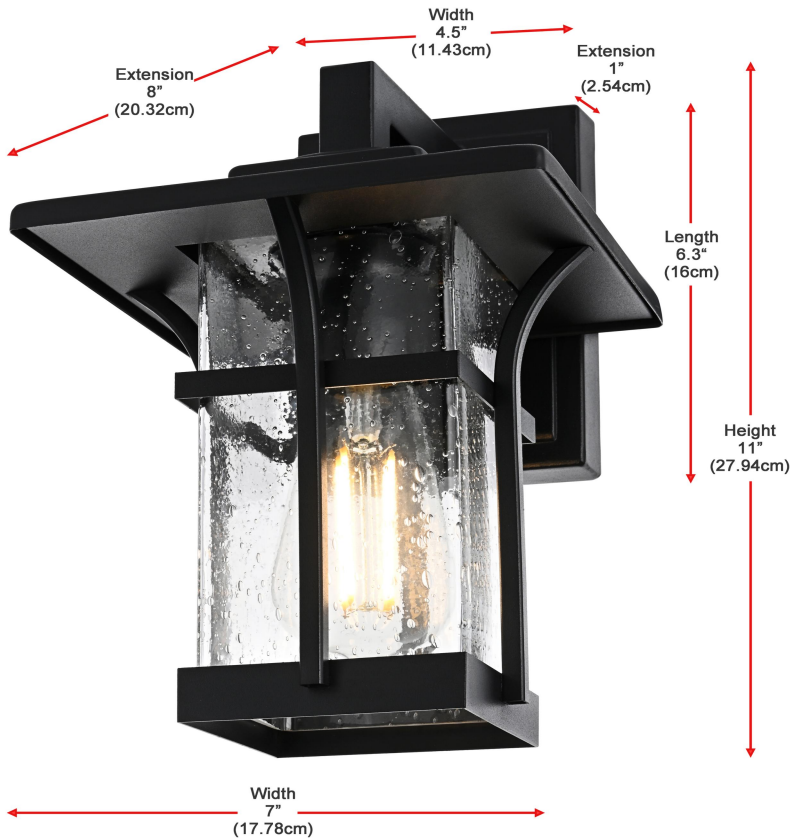

PRODUCT SPECIFICATION SHEET

Woodstock COLLECTION

7 inch Wall sconce in Black

Item No:OD345W11BK
(Black)

Available Finishes

The Collection is composed of Outdoor Wall sconce

Dimensions

Canopy/Backplate (in)	L6.3" W4.5" E1"
Chain/Rod Length	N/A
Length	N/A
Width	7"
Extension	8"
Height	11"
Maximum Height	N/A

Specifications

Finish	Black
Material	Iron and Glass
Type of glass	Seedy Glass
Type	Outdoor Wall sconce
Lumens	N/A
Voltage	110-125V
Dimmable	No
Warranty	1 Year Limited
Shipment Type	Small Parcel

Bulb / Socket

Socket Type	E26
Number of Lights	1
Wattage/Bulb	60W
Included	N/A

Installation

Indoor/Outdoor	Outdoor
Dry/Wet/Damp	Wet
Weight	3
Wire Length	12
Safety Rating	ETL