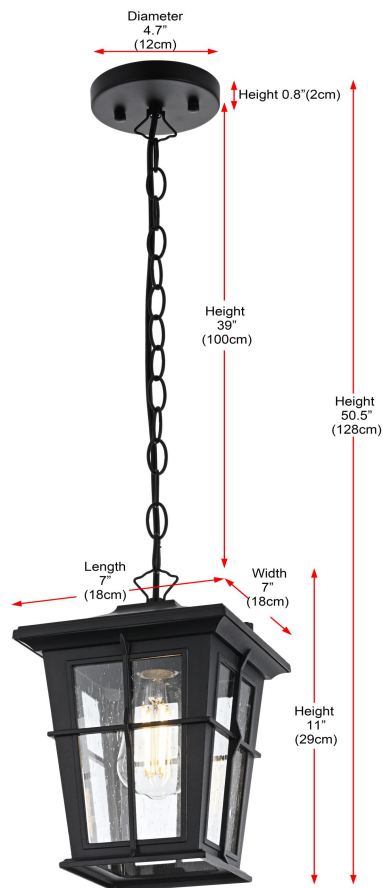

PRODUCT SPECIFICATION SHEET

Bodine COLLECTION

7 inch Outdoor Hanging Lamp in Black

Item No:OD337H11BK
(Black)

Available Finishes

*The Collection is composed of Pendants,
Outdoor Wall sconce, pole light*

Dimensions

Canopy/Backplate (in)	D4.7" H0.8"
Chain/Rod Length	39"
Length	7"
Width	7"
Extension	N/A
Height	11"
Maximum Height	50.5"

Specifications

Finish	Black
Material	Aluminum and Glass
Type of glass	Seedy Glass
Type	Outdoor Hanging Lamp
Lumens	N/A
Voltage	110-125V
Dimmable	No
Warranty	1 Year Limited
Shipment Type	Small Parcel

Bulb / Socket

Socket Type	E26
Number of Lights	1
Wattage/Bulb	60W
Included	N/A

Installation

Indoor/Outdoor	Outdoor
Dry/Wet/Damp	Wet
Weight	4
Wire Length	59
Safety Rating	ETL