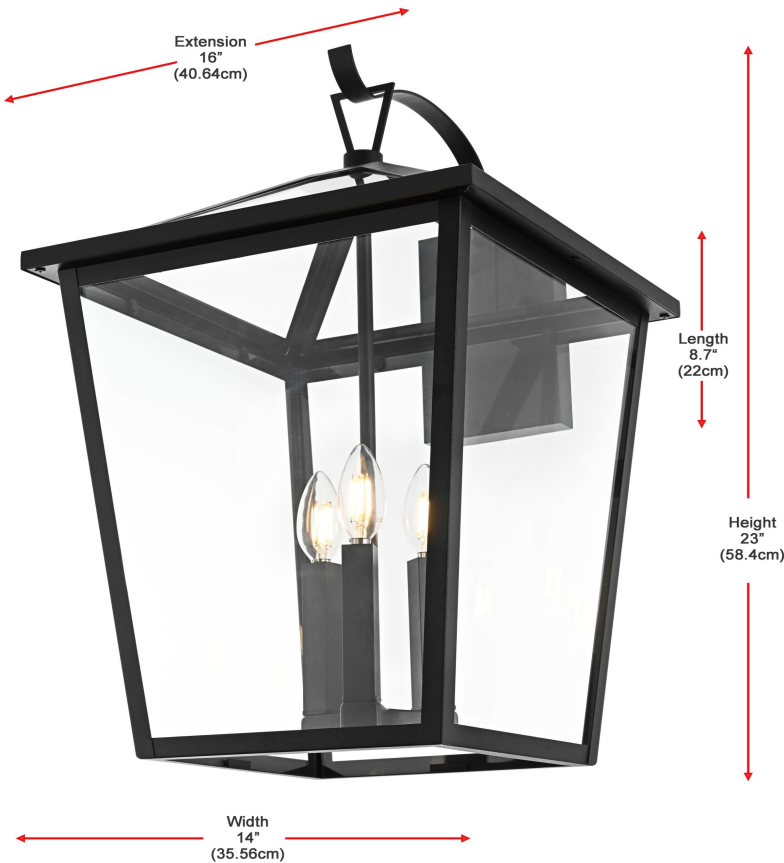

PRODUCT SPECIFICATION SHEET

Oxford COLLECTION 14 inch Wall sconce in Black

Item No:OD334W23BK
(Black)

Available Finishes

*The Collection is composed of Pendants,
Outdoor Wall sconce,pole light*

Dimensions

Canopy/Backplate (in)	L8.7" W4.7" E1"
Chain/Rod Length	N/A
Length	N/A
Width	14"
Extension	16"
Height	23"
Maximum Height	N/A

Specifications

Finish	Black
Material	Iron and Glass
Type of glass	Clear Glass
Type	Outdoor Wall sconce
Lumens	N/A
Voltage	110-125V
Dimmable	No
Warranty	1 Year Limited
Shipment Type	Small Parcel

Bulb / Socket

Socket Type	E12
Number of Lights	3
Wattage/Bulb	60W
Included	N/A

Installation

Indoor/Outdoor	Outdoor
Dry/Wet/Damp	Wet
Weight	14
Wire Length	12
Safety Rating	ETL