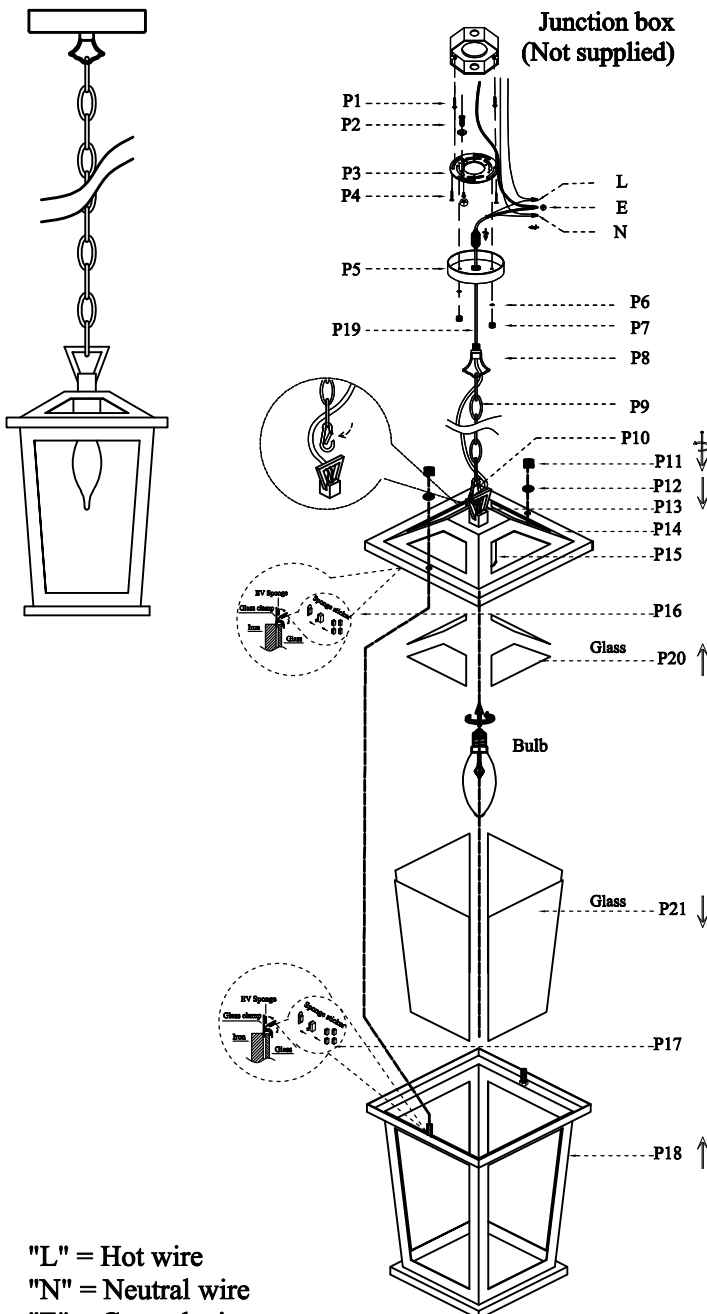

Collection: Cayman

Installation manual for:

OD332H12BK L7" W7" H12" L1

**Installation instructions:**

1. Install E12 light source. (Bulbs not supplied)
2. Put glass (P20) into Connect cover (P14) and stick sponge on clips (P16). Finally curve clips to fix glass
3. Put glass (P21) into body (P18) and stick sponge on clips (P17). Finally curve clips to fix glass
4. Connect cover (P14) with body (P18) and use rubber ring (P11) with screw caps (P7) to fixable.
5. Use hook (P10) connect (P13). Twist off screw and mat from the hanging ring (P8) and across the middle hole of canopy (P5) and use screw and mat lock in again.
6. Secure mounting bracket to the junction box
7. Black wire from ceiling (junction box) attaches to "L" wire from the fixture
8. White wire from ceiling (junction box) attaches to "N" wire from the fixture
9. "E" wire from the ceiling attaches to "E" wire from the fixture.
10. Screw (P2) through to canopy hole (P5) and then put rubber ring (P6) and twist screw cap (P7) to fix mounting bracket (P3).

Part Number	Part	Picture	Description	Qty	
CP12H01BK	P1		Explosion screw	2	
	P2		Screws M4	2	
	P3		Mounting bracket $\phi 3.94$	1	
	P4		Screws M4	2	
	P5		Canopy ( $\phi 4.7'' \times 0.78''$ )	1	
	P6		Rubber ring	2	
	P7		Screw cap	2	
	Chain04PBK	P8		Hanging rings L1.57''*W0.59''*H1.57''	1
		P9		Chain (L39'')	1
		P10		Hook (L1.57''*W0.78''*H0.15'')	1
P-OD332H12BK-1	P11		Screw cap	2	
	P12		Rubber ring	2	
	P13		50*50*20 Ring	1	
	P14		180*180*H40MM Cover	1	
	P15		E12 Holder	1	
	P16		EV Sponge Sponge sticker	12	
	P17		EV Sponge Sponge sticker	12	
	P18		175*175*219MM Body	1	
Cord-59-18#-BK	P19		UL18#L59*Black	1	
GP12L13	P20		137*55MM Glass	4	
	P21		137*196MM Glass	4	