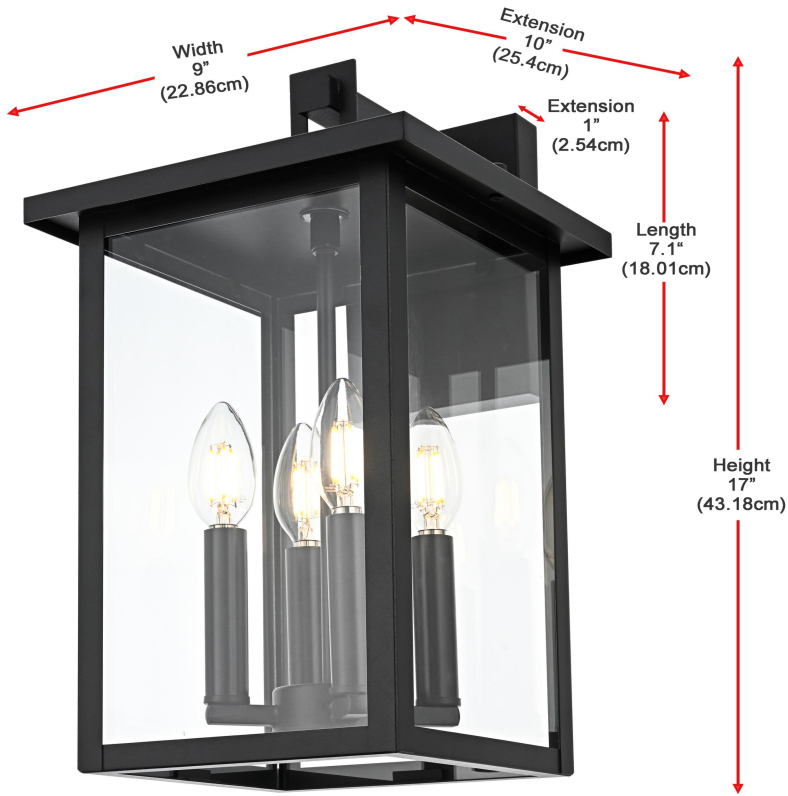

PRODUCT SPECIFICATION SHEET

Sheridan COLLECTION

9 inch Wall sconce in Black

Item No:OD324W17BK
(Black)

Available Finishes

*The Collection is composed of Pendants,
Outdoor Wall sconce,pole light*

Dimensions

Canopy/Backplate (in)	L7.1" W4.3" E1"
Chain/Rod Length	N/A
Length	N/A
Width	9"
Extension	10"
Height	17"
Maximum Height	N/A

Specifications

Finish	Black
Material	Iron and Glass
Type of glass	Clear
Type	Outdoor Wall sconce
Lumens	N/A
Voltage	110-125V
Dimmable	No
Warranty	1 Year Limited
Shipment Type	Small Parcel

Bulb / Socket

Socket Type	E12
Number of Lights	4
Wattage/Bulb	60W
Included	N/A

Installation

Indoor/Outdoor	Outdoor
Dry/Wet/Damp	Wet
Weight	8
Wire Length	12
Safety Rating	ETL