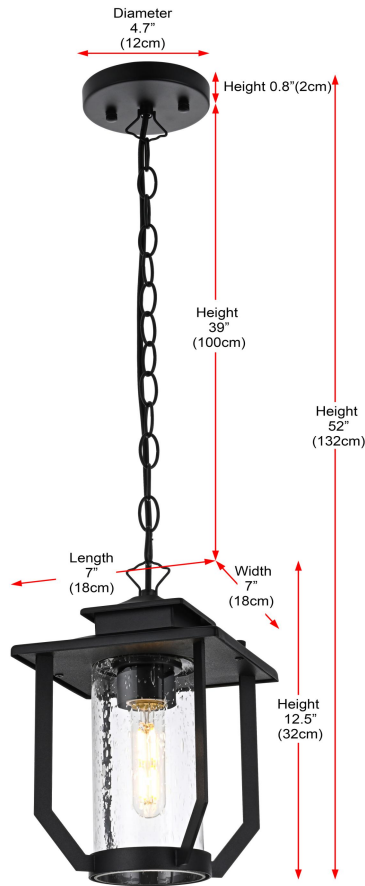

PRODUCT SPECIFICATION SHEET

Sepviva COLLECTION

7 inch Outdoor Hanging Lamp in Black

Item No:OD323H13BK
(Black)

Available Finishes

*The Collection is composed of Pendants,
Outdoor Wall sconce*

Dimensions

Canopy/Backplate (in)	D4.7" H0.8"
Chain/Rod Length	39"
Length	7"
Width	7"
Extension	N/A
Height	12.5"
Maximum Height	52"

Specifications

Finish	Black
Material	Iron and Glass
Type of glass	Seedy Glass
Type	Outdoor Hanging Lamp
Lumens	N/A
Voltage	110-125V
Dimmable	No
Warranty	1 Year Limited
Shipment Type	Small Parcel

Bulb / Socket

Socket Type	E26
Number of Lights	1
Wattage/Bulb	60W
Included	N/A

Installation

Indoor/Outdoor	Outdoor
Dry/Wet/Damp	Wet
Weight	4
Wire Length	59
Safety Rating	ETL