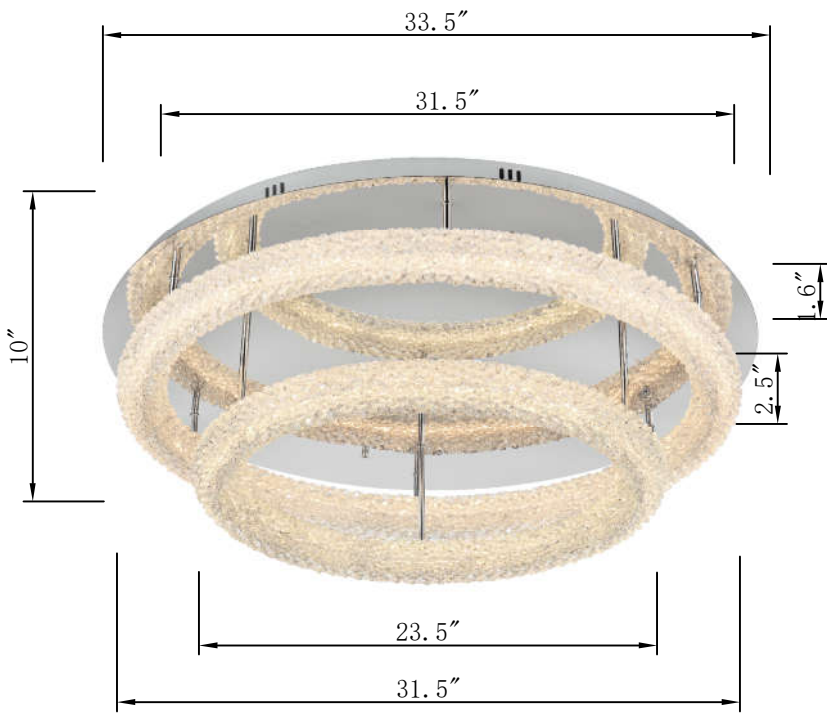

## BOWEN COLLECTION

BOWEN 2-Light Chrome Flush Mounts Clear Crystal

Chrome  
Item No:3800F33L2C

Satin Gold  
Item No:3800F33L2SG

### Dimensions

Canopy Size(in)	D33.5"H1.6"
Chain/Rod Length	N/A
Length	N/A
Width	33.5"
Height	10"
Maximum Height	N/A

### Specifications

Finish	2 Finishes
Material	Iron and Crystal
Crystal Color	Clear
Type	Flush Mounts
Hanging Device	N/A
Voltage	110-125V
Dimmable	YES
Warranty	1 Year Limited
Shipment Type	Small Parcel

### Installation

Indoor/Outdoor	Indoor
Dry/Wet/Damp	Dry
Weight	48 LBS
Wire Length	12"
Safety Rating	ETL Listed
Color temperature	3000K/4500K/6000K
Lumen	5460 LM
CRI	80