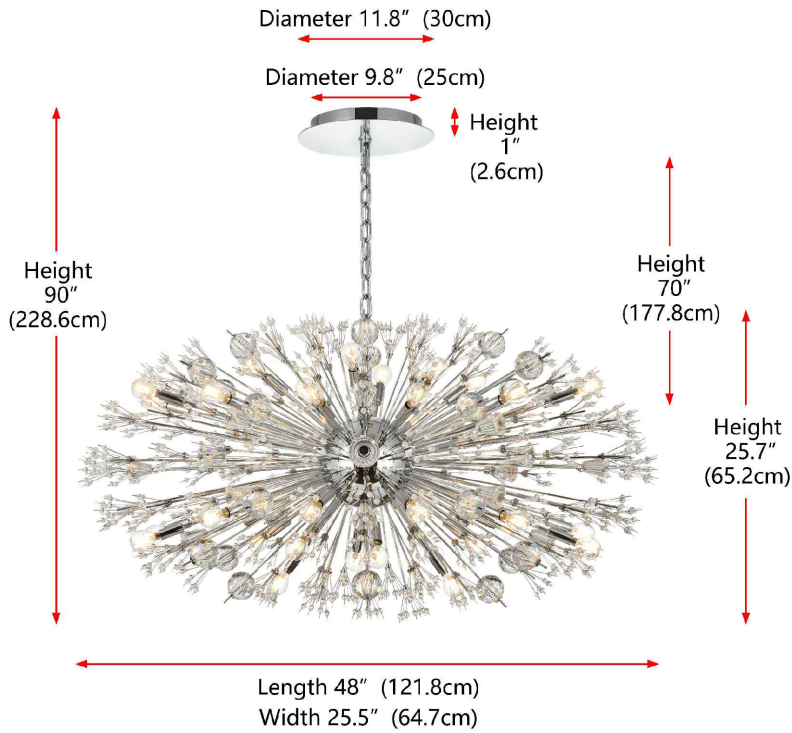

PRODUCT SPECIFICATION SHEET

Vera Hanging COLLECTION

Vera Hanging 38-Light Chrome Pendant Lamp Clear

Chrome
Item No:2550D48C

Black
Item No:2550D48BK

Gold
Item No:2550D48SG

Available Finishes

The Collection is composed of Chandeliers, Pendants
Bathroom Lamp

Dimensions

Canopy Size(in)	Ø 11.8" H1.0"
Chain/Rod Length	70"
Length	48"
Width	25.5"
Height	25.7"
Maximum Height	90"

Specifications

Finish	3 Finishes
Material	Metal+Crystal
Glass Color	N/A
Type	Pendant Lamp
Hanging Device	Chain
Voltage	110-125V
Dimmable	Yes
Warranty	1Year Limited
Shipment Type	Small Parcel

Bulb / Socket

Socket Type	E12
Number of Lights	38
Wattage/Bulb	40W
Included	No

Installation

Indoor/Outdoor	Indoor
Dry/Wet/Damp	Dry
Weight	57 LBS
Wire Length	144"
Safety Rating	ETL Listed