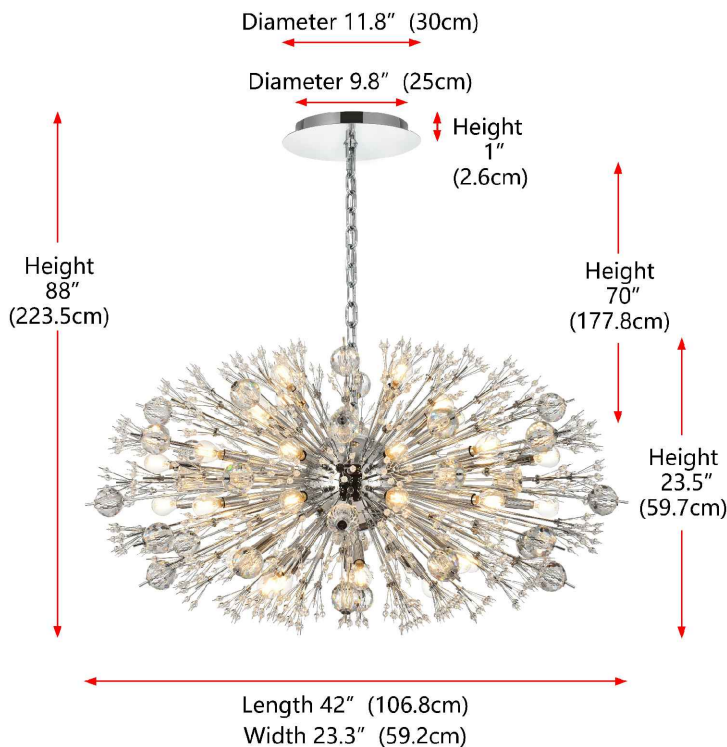

## Vera Hanging COLLECTION

Vera Hanging 38-Light Chrome Pendant Lamp Clear

Chrome  
Item No:2550D42C

Black  
Item No:2550D42BK

Gold  
Item No:2550D42SG

Available Finishes

The Collection is composed of Chandeliers, Pendants  
Bathroom Lamp

### Dimensions

Canopy Size(in)	Ø 11.8" H1.0"
Chain/Rod Length	70"
Length	42"
Width	23.3"
Height	23.5"
Maximum Height	88"

### Specifications

Finish	3 Finishes
Material	Metal+Crystal
Glass Color	N/A
Type	Pendant Lamp
Hanging Device	Chain
Voltage	110-125V
Dimmable	Yes
Warranty	1Year Limited
Shipment Type	Small Parcel

### Bulb / Socket

Socket Type	E12
Number of Lights	38
Wattage/Bulb	40W
Included	No