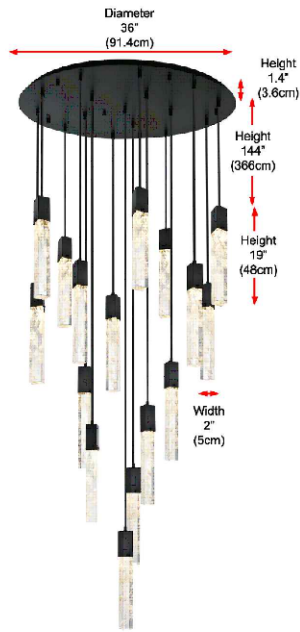

PRODUCT SPECIFICATION SHEET

Aurora collection

Aurora 16-Light Black Pendant Lamp Clear Crystal

Black

Item No: 2089G36BK

Chrome

Item No: 2089G36C

Satin Gold

Item No: 2089G36SG

Available Finishes

The Collection Is Composed Of Chandeliers, Pendants

Dimensions

Base Size(in)	D36" *H1.4"
Chain/Rod/Cord Length	144"
Length	N/A
Width	36"
Height	19"
Maximum Height	144"

Specifications

Finish	3 Finishes
Material	Iron & Crystal
Crystal/Glass Color	Clear
Type	Pendant
Hanging Device	Cord
Voltage	110-125V
Dimmable	Yes
Warranty	1 Year Limited
Shipment Type	Small Parcel

Bulb / Socket

Socket Type	GU10
Number of Light	16
Wattage/Bulb	6.5W
Included	YES

Installation

Indoor/Outdoor	Indoor
Dry/Wet/Damp	Dry
Weight	119 LBS
Wire Length	144"
Safety Rating	ETL Listed