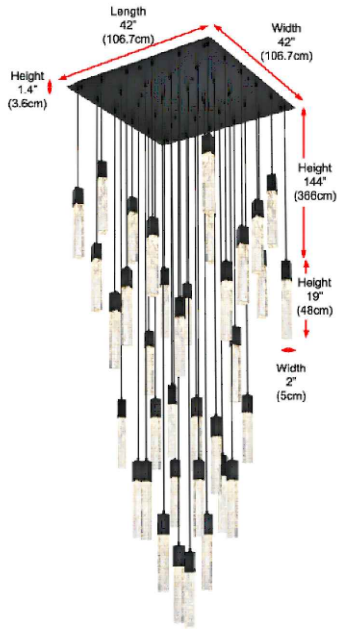

PRODUCT SPECIFICATION SHEET

Aurora collection

Aurora 36-Light Black Pendant Lamp Clear Crystal

Black

Item No: 2088G42BK

Chrome

Item No: 2088G42C

Satin Gold

Item No: 2088G42SG

Available Finishes

The Collection Is Composed Of Chandeliers, Pendants

Dimensions

Base Size(in)	L42"*W42"*H1.4"
Chain/Rod/Cord Length	144"
Length	42"
Width	42"
Height	19"
Maximum Height	144"

Specifications

Finish	3 Finishes
Material	Iron & Crystal
Crystal/Glass Color	Clear
Type	Pendant
Hanging Device	Cord
Voltage	110-125V
Dimmable	Yes
Warranty	1 Year Limited
Shipment Type	Small Parcel

Bulb / Socket

Socket Type	GU10
Number of Light	36
Wattage/Bulb	6.5W
Included	YES

Installation

Indoor/Outdoor	Indoor
Dry/Wet/Damp	Dry
Weight	245 LBS
Wire Length	144"
Safety Rating	ETL Listed