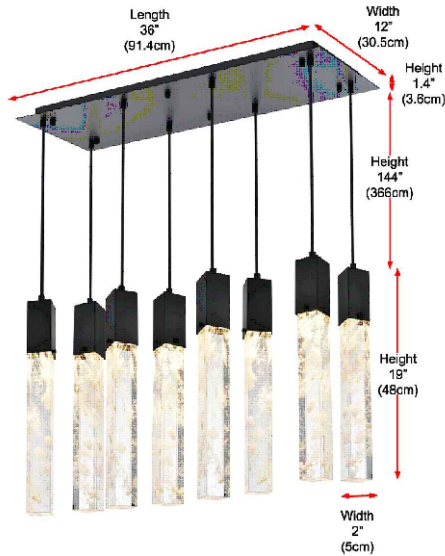

PRODUCT SPECIFICATION SHEET

Aurora collection

Aurora 8-Light Black Pendant Lamp Clear Crystal

Black

Item No: 2088D36BK

Chrome

Item No: 2088D36C

Satin Gold

Item No: 2088D36SG

Available Finishes

The Collection Is Composed Of Chandeliers, Pendants

Dimensions

Base Size(in)	L36"*W12"*H1.4"
Chain/Rod/Cord Length	144"
Length	36"
Width	12"
Height	19"
Maximum Height	144"

Specifications

Finish	3 Finishes
Material	Iron & Crystal
Crystal/Glass Color	Clear
Type	Pendant
Hanging Device	Cord
Voltage	110-125V
Dimmable	Yes
Warranty	1 Year Limited
Shipment Type	Small Parcel

Bulb / Socket

Socket Type	GU10
Number of Light	8
Wattage/Bulb	6.5W
Included	YES

Installation

Indoor/Outdoor	Indoor
Dry/Wet/Damp	Dry
Weight	57 LBS
Wire Length	144"
Safety Rating	ETL Listed