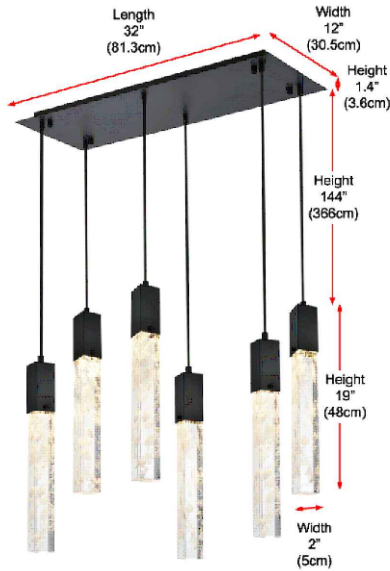

PRODUCT SPECIFICATION SHEET

Aurora collection

Aurora 6-Light Black Pendant Lamp Clear Crystal

Black

Item No: 2088D32BK

Chrome

Item No: 2088D32C

Satin Gold

Item No: 2088D32SG

Available Finishes

The Collection Is Composed Of Chandeliers, Pendants

Dimensions

Base Size(in)	L32"*W12"*H1.4"
Chain/Rod/Cord Length	144"
Length	32"
Width	12"
Height	19"
Maximum Height	144"

Specifications

Finish	3 Finishes
Material	Iron & Crystal
Crystal/Glass Color	Clear
Type	Pendant
Hanging Device	Cord
Voltage	110-125V
Dimmable	Yes
Warranty	1 Year Limited
Shipment Type	Small Parcel

Bulb / Socket

Socket Type	GU10
Number of Light	6
Wattage/Bulb	6.5W
Included	YES

Installation

Indoor/Outdoor	Indoor
Dry/Wet/Damp	Dry
Weight	44 LBS
Wire Length	144"
Safety Rating	ETL Listed