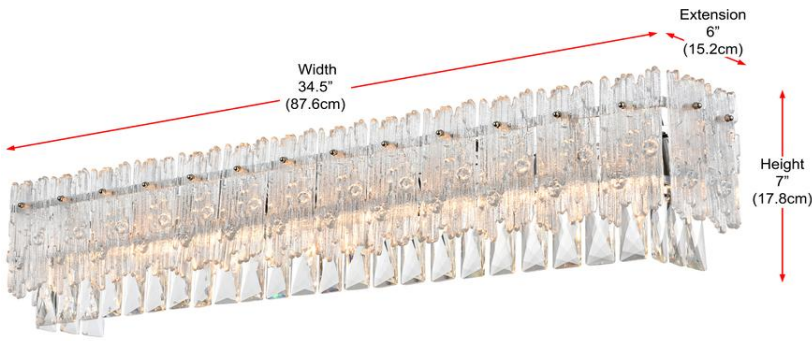

PRODUCT SPECIFICATION SHEET

Emilia COLLECTION

Emilia 8-Light 34.5 inch Wall lamp Light in Chrome

Item
Chrome

Item No:1780W35SG
Satin Gold

Dimensions

Canopy/Backplate (in)	L30.7"W4.7"H1"
Chain/Rod Length	N/A
Width	34.5"
Extension	6"
Height	7"
Maximum Height	N/A

Specifications

Finish	2 Finishes
Material	Iron and Glass and Crystal
Glass/Crystal Color	Clear
Type	Wall lamp
Hanging Device	N/A
Voltage	110-125V
Dimmable	Yes
Warranty	1 Year Limited
Shipment Type	Small Parcel

Bulb / Socket

Socket Type	E12
Number of Lights	8
Wattage/Bulb	40W
Included	No

Installation

Indoor/Outdoor	Indoor
Dry/Wet/Damp	Dry
Weight	12 lbs
Wire Length	12"
Safety Rating	ETL

Available Finishes

The Collection is composed of Chandeliers, Pendants,