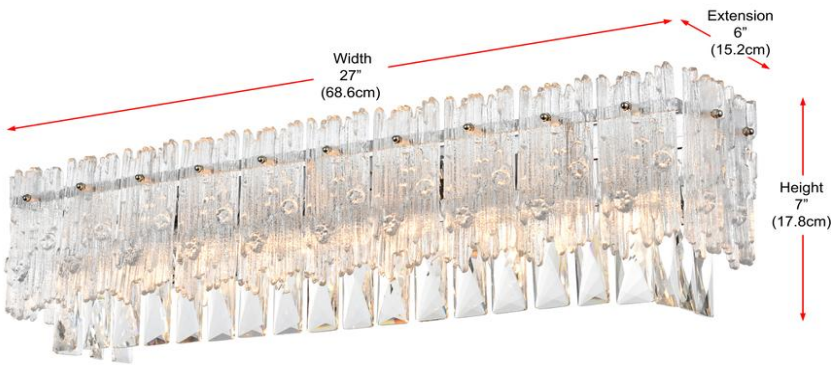

PRODUCT SPECIFICATION SHEET

Emilia COLLECTION

Emilia 6-Light 27 inch Wall lamp Light in Chrome

Item
Chrome

Item No:1780W27SG
Satin Gold

Dimensions

Canopy/Backplate (in)	L22.8"W4.7"H1"
Chain/Rod Length	N/A
Width	27"
Extension	6"
Height	7"
Maximum Height	N/A

Specifications

Finish	2 Finishes
Material	Iron and Glass and Crystal
Glass/Crystal Color	Clear
Type	Wall lamp
Hanging Device	N/A
Voltage	110-125V
Dimmable	Yes
Warranty	1 Year Limited
Shipment Type	Small Parcel

Bulb / Socket

Socket Type	E12
Number of Lights	6
Wattage/Bulb	40W
Included	No

Installation

Indoor/Outdoor	Indoor
Dry/Wet/Damp	Dry
Weight	9 lbs
Wire Length	12"
Safety Rating	ETL

Available Finishes

The Collection is composed of Chandeliers, Pendants,