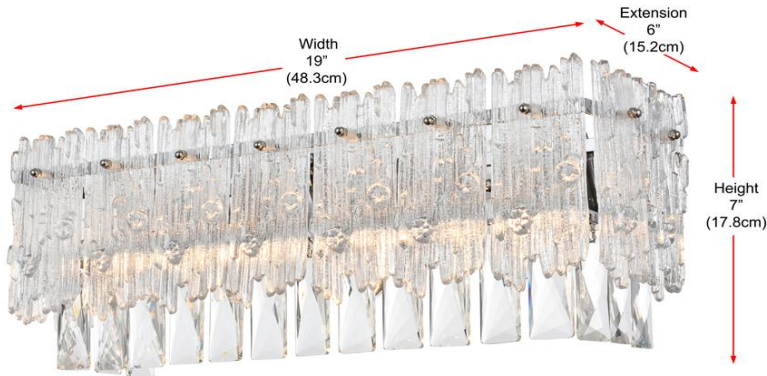

PRODUCT SPECIFICATION SHEET

Emilia COLLECTION

Emilia 4-Light 19 inch Wall lamp Light in Chrome

Item
Chrome

Item No:1780W19SG
Satin Gold

Dimensions

Canopy/Backplate (in)	L15.8"W4.7"H1"
Chain/Rod Length	N/A
Width	19"
Extension	6"
Height	7"
Maximum Height	N/A

Specifications

Finish	2 Finishes
Material	Iron and Glass and Crystal
Glass/Crystal Color	Clear
Type	Wall lamp
Hanging Device	N/A
Voltage	110-125V
Dimmable	Yes
Warranty	1 Year Limited
Shipment Type	Small Parcel

Bulb / Socket

Socket Type	E12
Number of Lights	4
Wattage/Bulb	40W
Included	No

Installation

Indoor/Outdoor	Indoor
Dry/Wet/Damp	Dry
Weight	7 lbs
Wire Length	24"
Safety Rating	ETL

Available Finishes

The Collection is composed of Chandeliers, Pendants,