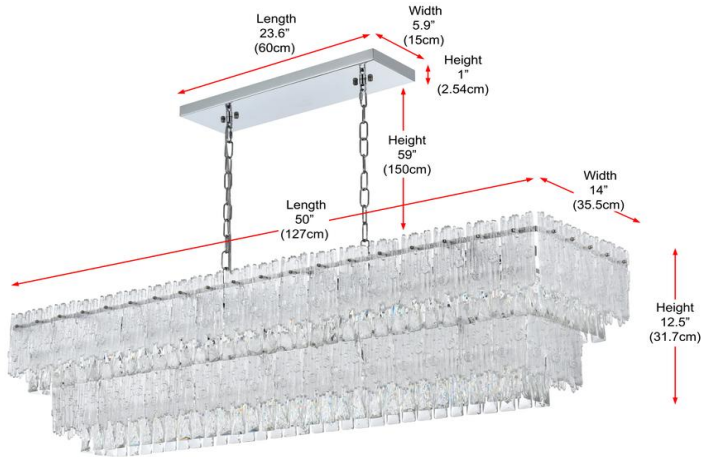

## Emilia COLLECTION

Emilia 8-Light 50 inch Flush Mount Light in Chrome

Item  
Chrome

Item No:1780G50SG  
Satin Gold

### Dimensions

Canopy/Backplate (in)	L23.6"*W5.9*H1"
Chain/Rod Length	59"
Length	50"
Width	14"
Height	12.5"
Maximum Height	74"

### Specifications

Finish	2 Finishes
Material	Iron and Glass and Crystal
Glass/Crystal Color	Clear
Type	Pendant
Hanging Device	Chain
Voltage	110-125V
Dimmable	Yes
Warranty	1 Year Limited
Shipment Type	Small Parcel