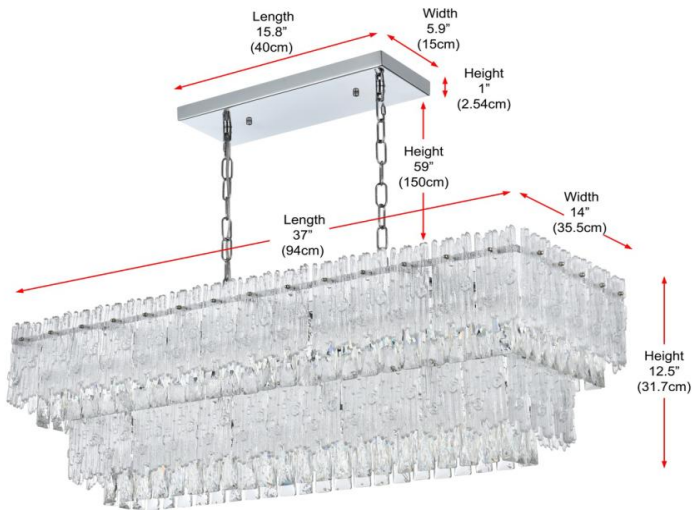

PRODUCT SPECIFICATION SHEET

Emilia COLLECTION

Emilia 6-Light 37 inch Flush Mount Light in Chrome

Item No:1780G37C
Chrome

Item No:1780G37SG
Satin Gold

Dimensions

| | |
|-----------------------|-----------------|
| Canopy/Backplate (in) | L15.8"*W5.9*H1" |
| Chain/Rod Length | 59" |
| Length | 37" |
| Width | 14" |
| Height | 12.5" |
| Maximum Height | 74" |

Specifications

| | |
|---------------------|----------------------------|
| Finish | 2 Finishes |
| Material | Iron and Glass and Crystal |
| Glass/Crystal Color | Clear |
| Type | Pendant |
| Hanging Device | Chain |
| Voltage | 110-125V |
| Dimmable | Yes |
| Warranty | 1 Year Limited |
| Shipment Type | Small Parcel |

Bulb / Socket

| | |
|------------------|-----|
| Socket Type | E12 |
| Number of Lights | 6 |
| Wattage/Bulb | 40W |
| Included | No |

Installation

| | |
|----------------|--------|
| Indoor/Outdoor | Indoor |
| Dry/Wet/Damp | Dry |
| Weight | 38 lbs |
| Wire Length | 118" |
| Safety Rating | ETL |