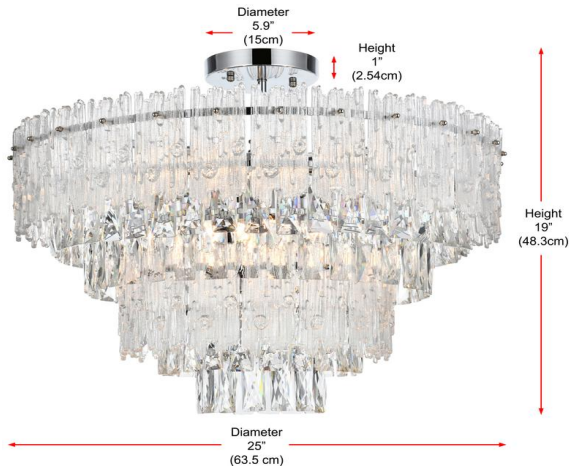

PRODUCT SPECIFICATION SHEET

Emilia COLLECTION

Emilia 8-Light 25 inch Flush Mount Light in Chrome

Item No:1780F25C
Chrome

Item No:1780F25SG
Satin Gold

Dimensions

Canopy/Backplate (in)	D5.9"*H1"
Chain/Rod Length	N/A
Length	25"
Width	25"
Height	19"
Maximum Height	N/A

Specifications

Finish	2 Finishes
Material	Iron and Glass and Crystal
Glass/Crystal Color	Clear
Type	Flush Mount
Hanging Device	N/A
Voltage	110-125V
Dimmable	Yes
Warranty	1 Year Limited
Shipment Type	Small Parcel

Bulb / Socket

Socket Type	E12
Number of Lights	8
Wattage/Bulb	40W
Included	No

Installation

Indoor/Outdoor	Indoor
Dry/Wet/Damp	Dry
Weight	31 lbs
Wire Length	12"
Safety Rating	ETL

Available Finishes

The Collection is composed of Chandeliers,