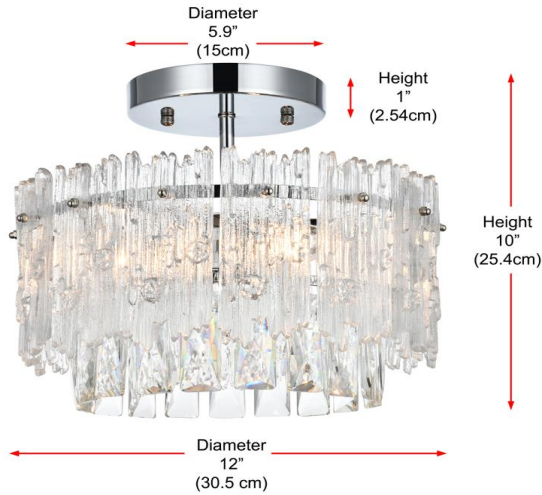

PRODUCT SPECIFICATION SHEET

Emilia COLLECTION

Emilia 4-Light 12 inch Flush Mount Light in Chrome

Item No:1780F12C
Chrome

Item No:1780F12SG
Satin Gold

Available Finishes

The Collection is composed of Chandeliers, Pendants,

Dimensions

Canopy/Backplate (in)	D5.9"*H1"
Chain/Rod Length	N/A
Length	12"
Width	12"
Height	10"
Maximum Height	N/A

Specifications

Finish	2 Finishes
Material	Iron and Glass and Crystal
Glass/Crystal Color	Clear
Type	Flush Mount
Hanging Device	N/A
Voltage	110-125V
Dimmable	Yes
Warranty	1 Year Limited
Shipment Type	Small Parcel

Bulb / Socket

Socket Type	E12
Number of Lights	3
Wattage/Bulb	40W
Included	No

Installation

Indoor/Outdoor	Indoor
Dry/Wet/Damp	Dry
Weight	8 lbs
Wire Length	12"
Safety Rating	ETL