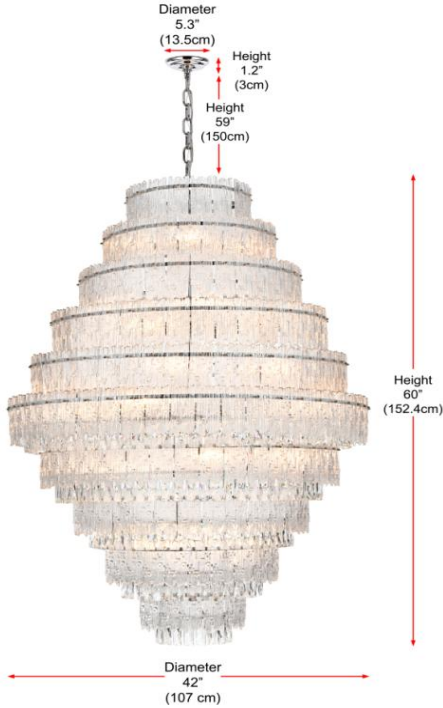

PRODUCT SPECIFICATION SHEET

Emilia COLLECTION

Emilia 33-Light 42 inch Pendant Light in Chrome

Item No:1780D42C
Chrome

Item No:1780D42SG
Satin Gold

Available Finishes

The Collection is composed of Chandeliers, Pendants,

Dimensions

Canopy/Backplate (in)	D5.3"*H1.2"
Chain/Rod Length	59"
Length	42"
Width	42"
Height	60"
Maximum Height	120"

Specifications

Finish	2 Finishes
Material	Iron and Glass and Crystal
Glass/Crystal Color	Clear
Type	Pendant
Hanging Device	Chain
Voltage	110-125V
Dimmable	Yes
Warranty	1 Year Limited
Shipment Type	Small Parcel

Bulb / Socket

Socket Type	E12
Number of Lights	33
Wattage/Bulb	40W
Included	No

Installation

Indoor/Outdoor	Indoor
Dry/Wet/Damp	Dry
Weight	158 lbs
Wire Length	118"
Safety Rating	ETL