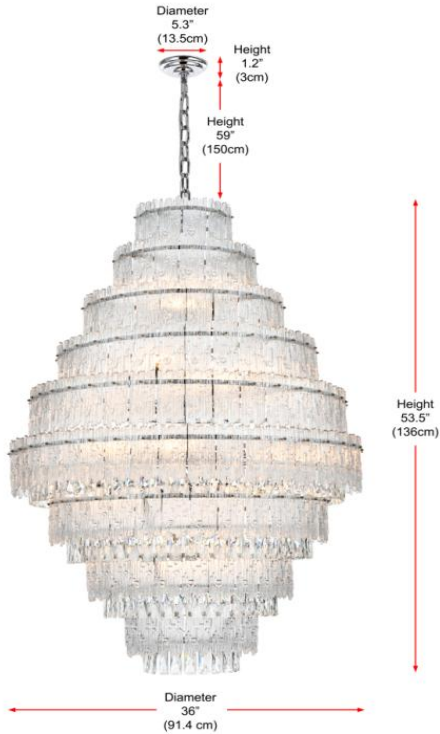

PRODUCT SPECIFICATION SHEET

Emilia COLLECTION

Emilia 27-Light 36 inch Pendant Light in Chrome

Item No:1780D36C
Chrome

Item No:1780D36SG
Satin Gold

Available Finishes

The Collection is composed of Chandeliers, Pendants,

Dimensions

Canopy/Backplate (in)	D5.3"*H1.2"
Chain/Rod Length	59"
Length	36"
Width	36"
Height	53.5"
Maximum Height	114"

Specifications

Finish	2 Finishes
Material	Iron and Glass and Crystal
Glass/Crystal Color	Clear
Type	Pendant
Hanging Device	Chain
Voltage	110-125V
Dimmable	Yes
Warranty	1 Year Limited
Shipment Type	Small Parcel

Bulb / Socket

Socket Type	E12
Number of Lights	27
Wattage/Bulb	40W
Included	No

Installation

Indoor/Outdoor	Indoor
Dry/Wet/Damp	Dry
Weight	125 lbs
Wire Length	118"
Safety Rating	ETL