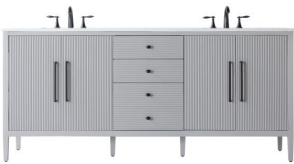

PRODUCT SPECIFICATION SHEET

Blakely collection

84 inch double bathroom vanity set

Item No: VF29684DWH
(White)

Item No: VF29684DGR
(Grey)

Item No: VF29684DCO
(Chocolate Oak)

Item No: VF29672DLO
(Linen Oak)

Item No: VF29672DHO
(Hazel Oak)

Dimensions

Overall dimensions	84"x21.5"x35"H
Top thickness	0.75"

Specifications

Base Finish	White/Grey/Chocolate Oak/Linen Oak/Hazel Oak
Top finish	Marble white
Base material	MDF
Top material	Engineered Marble
Sink included	yes
sink material	porcelain
overflow hole	yes
sink type	undermount
Doors	yes
number of doors	4
Drawers	yes
number of Functional drawers	3
soft close drawer glides	yes
mounting location	free-standing
mounting bracket included	no
backsplash included	no
drain assembly included	no
faucet included	no
Compatible faucet installation type	widespread
P-trap included	no
assembly required	no
installation required	yes
warranty	1 year limited
Shipment Type	LTL