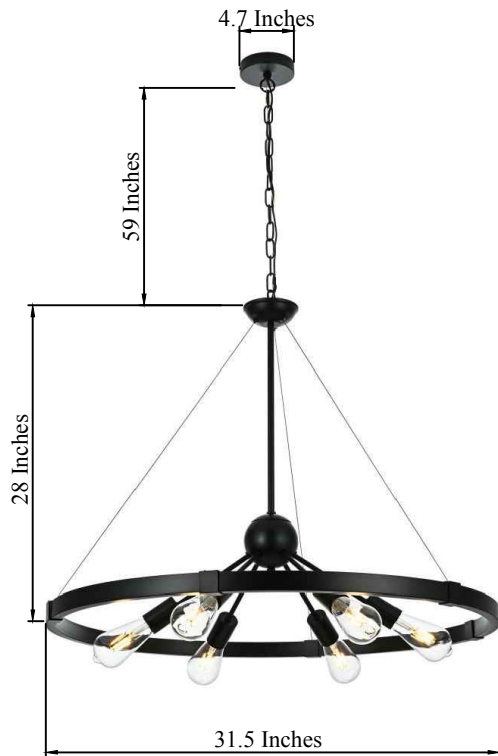

PRODUCT SPECIFICATION SHEET

Thora COLLECTION

Thora 6-Light Black Pendant Lamp

Black
Item No:LD746D32BK

Black+Wood
Item No:LD746D32BWD

Available Finishes

Dimensions

Canopy Size(in)	Ø 4.7" H1.0"
Chain/Rod Length	59"
Length	N/A
Width	Ø 31.5"
Height	28"
Maximum Height	89"

Specifications

Finish	2 Finishes
Material	Metal
Glass Color	N/A
Type	Pendant Lamp
Hanging Device	Chain
Voltage	110-125V
Dimmable	Yes
Warranty	1Year Limited
Shipment Type	Small Parcel

Bulb / Socket

Socket Type	E26
Number of Lights	6
Wattage/Bulb	40W
Included	No

Installation

Indoor/Outdoor	Indoor
Dry/Wet/Damp	Dry
Weight	9.2 LBS
Wire Length	78.7"
Safety Rating	ETL Listed