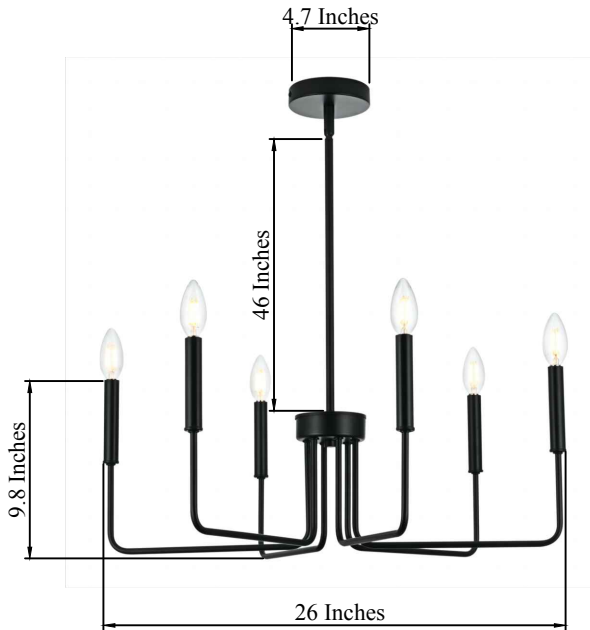

PRODUCT SPECIFICATION SHEET

Willa COLLECTION

Willa 6-Light Black Pendant Lamp

Black
Item No:LD742D26BK

Brass
Item No:LD742D26BRA

Available Finishes

Dimensions

Canopy Size(in)	Ø 4.7" H1.0"
Chain/Rod Length	46"
Length	N/A
Width	Ø 26"
Height	9.8"
Maximum Height	55.7"

Specifications

Finish	2 Finishes
Material	Metal
Glass Color	N/A
Type	Pendant Lamp
Hanging Device	Rod
Voltage	110-125V
Dimmable	Yes
Warranty	1Year Limited
Shipment Type	Small Parcel

Bulb / Socket

Socket Type	E12
Number of Lights	6
Wattage/Bulb	40W
Included	No

Installation

Indoor/Outdoor	Indoor
Dry/Wet/Damp	Dry
Weight	4.8 LBS
Wire Length	56"
Safety Rating	ETL Listed