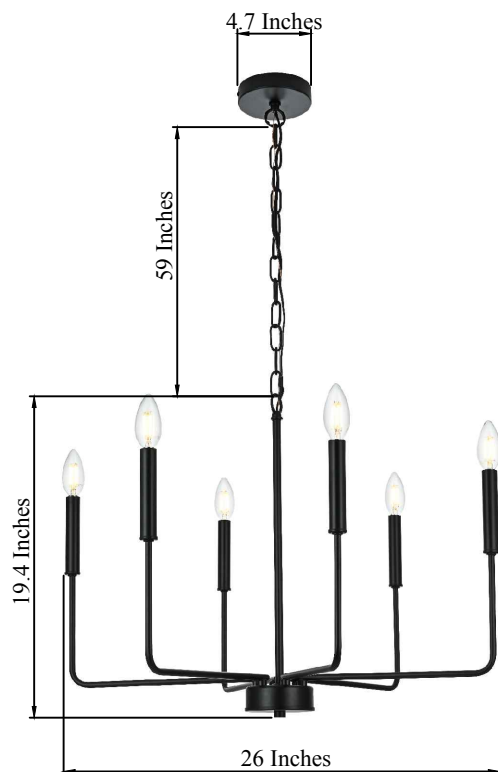

## Willa COLLECTION

Willa 6-Light Black Pendant Lamp

Black  
Item No:LD740D26BK

Brass  
Item No:LD740D26BRA

Available Finishes

### Dimensions

Canopy Size(in)	Ø 4.7" H1.0"
Chain/Rod Length	59"
Length	N/A
Width	Ø 26"
Height	19.4"
Maximum Height	80.3"

### Specifications

Finish	2 Finishes
Material	Metal
Glass Color	N/A
Type	Pendant Lamp
Hanging Device	Chain
Voltage	110-125V
Dimmable	Yes
Warranty	1Year Limited
Shipment Type	Small Parcel

### Bulb / Socket

Socket Type	E12
Number of Lights	6
Wattage/Bulb	40W
Included	No