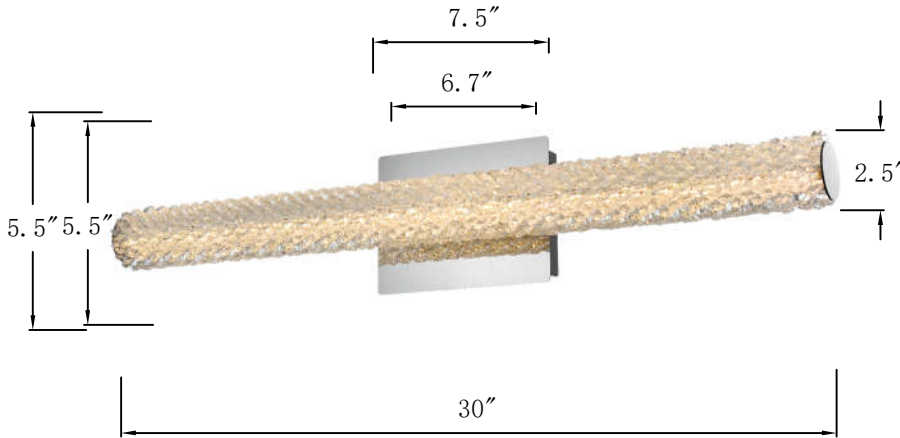

## BOWEN COLLECTION

BOWEN 1-Light Chrome Wall Sconce Clear Crystal

Chrome  
Item No:3800W30C

Satin Gold  
Item No:3800W30SG

### Dimensions

Back Plate Size(in)	L7.5"W5.5"H1.4"
Chain/Rod Length	N/A
Width	30"
Extension	4.5"
Height	5.5"
Maximum Height	N/A

### Specifications

Finish	2 Finishes
Material	Metal / Crystal
Crystal Color	Clear
Type	Wall Sconce
Hanging Device	N/A
Voltage	110-125V
Dimmable	YES
Warranty	1 Year Limited
Shipment Type	Small Parcel