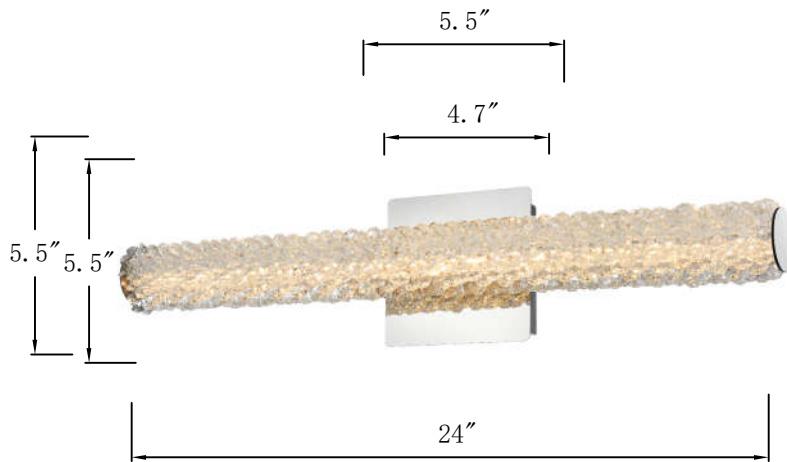

## BOWEN COLLECTION

BOWEN 1-Light Chrome Wall Sconce Clear Crystal

Chrome  
Item No:3800W24C

Satin Gold  
Item No:3800W24SG

### Dimensions

Back Plate Size(in)	L5.5"W5.5"H1.4"
Chain/Rod Length	N/A
Width	24"
Extension	4.5"
Height	5.5"
Maximum Height	N/A

### Specifications

Finish	2 Finishes
Material	Metal / Crystal
Crystal Color	Clear
Type	Wall Sconce
Hanging Device	N/A
Voltage	110-125V
Dimmable	YES
Warranty	1 Year Limited
Shipment Type	Small Parcel

### Installation

Indoor/Outdoor	Indoor
Dry/Wet/Damp	Dry
Weight	5.7 LBS
Wire Length	12"
Safety Rating	ETL Listed
Color temperature	3000K/4500K/6000K
Lumen	840 LM
CRI	80