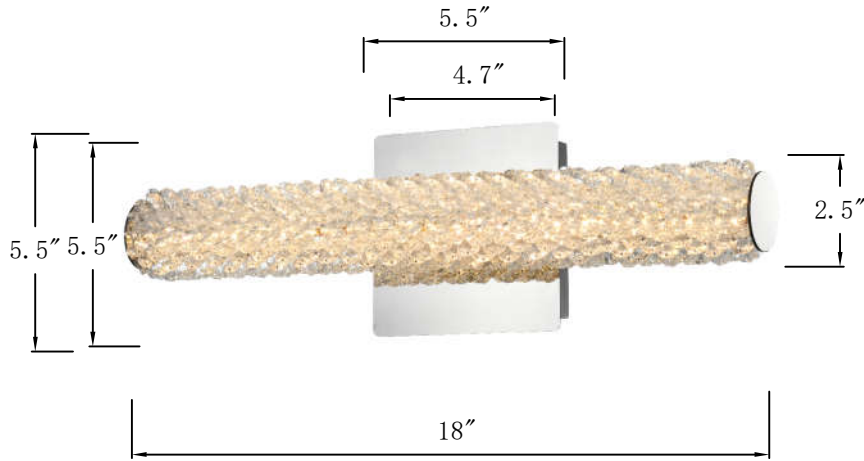

PRODUCT SPECIFICATION SHEET

BOWEN COLLECTION

BOWEN 1-Light Chrome Wall Sconce Clear Crystal

Chrome
Item No:3800W18C

Satin Gold
Item No:3800W18SG

Available Finishes

The Collection is composed of ,Pendants, Flush Mounts and Wall Sconce

Dimensions

Back Plate Size(in)	L5.5"W5.5"H1.4"
Chain/Rod Length	N/A
Width	18"
Extension	4.5"
Height	5.5"
Maximum Height	N/A

Specifications

Finish	2 Finishes
Material	Metal / Crystal
Crystal Color	Clear
Type	Wall Sconce
Hanging Device	N/A
Voltage	110-125V
Dimmable	YES
Warranty	1 Year Limited
Shipment Type	Small Parcel

Bulb / Socket

Socket Type	LED
Number of Lights	1
Wattage/Bulb	10W
Included	YES

Installation

Indoor/Outdoor	Indoor
Dry/Wet/Damp	Dry
Weight	4.7 LBS
Wire Length	12"
Safety Rating	ETL Listed
Color temperature	3000K/4500K/6000K
Lumen	700 LM
CRI	80