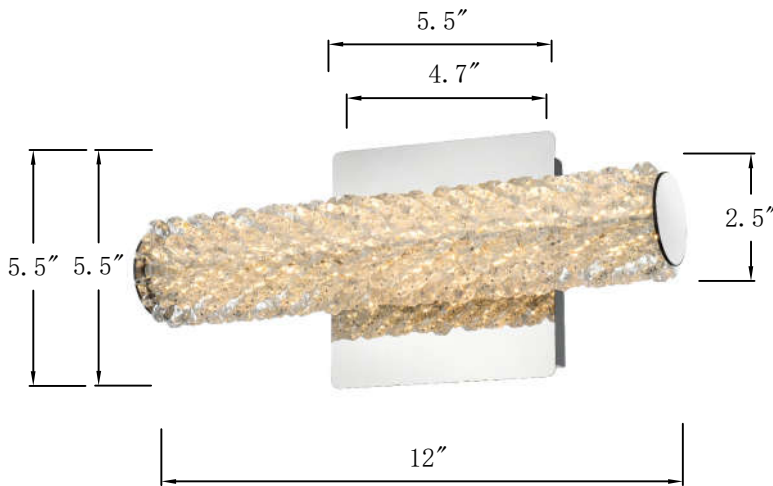

PRODUCT SPECIFICATION SHEET

BOWEN COLLECTION

BOWEN 1-Light Chrome Wall Sconce Clear Crystal

Chrome
Item No:3800W12C

Satin Gold
Item No:3800W12SG

Available Finishes

The Collection is composed of ,Pendants, Flush Mounts and Wall Sconce

Dimensions

Back Plate Size(in)	L5.5"W5.5"H1.4"
Chain/Rod Length	N/A
Width	12"
Extension	4.5"
Height	5.5"
Maximum Height	N/A

Specifications

Finish	2 Finishes
Material	Metal / Crystal
Crystal Color	Clear
Type	Wall Sconce
Hanging Device	N/A
Voltage	110-125V
Dimmable	YES
Warranty	1 Year Limited
Shipment Type	Small Parcel

Bulb / Socket

Socket Type	LED
Number of Lights	1
Wattage/Bulb	7W
Included	YES

Installation

Indoor/Outdoor	Indoor
Dry/Wet/Damp	Dry
Weight	3.6 LBS
Wire Length	12"
Safety Rating	ETL Listed
Color temperature	3000K/4500K/6000K
Lumen	490 LM
CRI	80