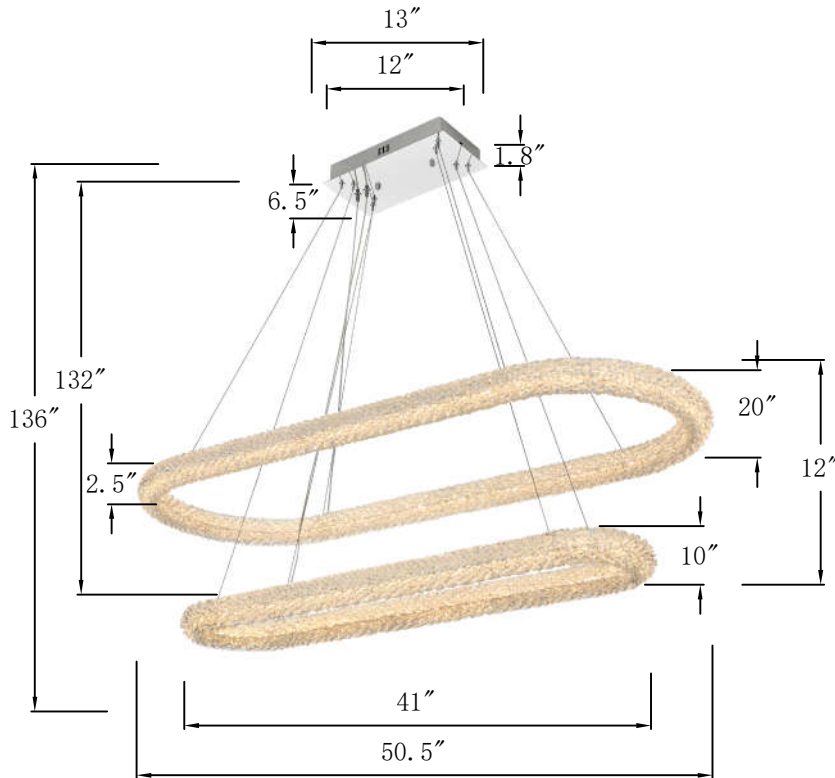

## BOWEN COLLECTION

BOWEN 2-Light Chrome Pendant Clear Crystal

Chrome  
Item No:3800G50L2C

Satin Gold  
Item No:3800G50L2SG

### Dimensions

Canopy Size(in)	L13"W6.5"H1.8"
Chain/Rod Length	N/A
Length	50.5"
Width	20"
Height	12"
Maximum Height	136"

### Specifications

Finish	2 Finishes
Material	Metal / Crystal
Crystal Color	Clear
Type	Pendant
Hanging Device	Electric Wire
Voltage	110-125V
Dimmable	YES
Warranty	1 Year Limited
Shipment Type	Small Parcel

### Installation

Indoor/Outdoor	Indoor
Dry/Wet/Damp	Dry
Weight	37.5 LBS
Wire Length	132
Safety Rating	ETL Listed
Color temperature	3000K/4500K/6000K
Lumen	7560 LM
CRI	80