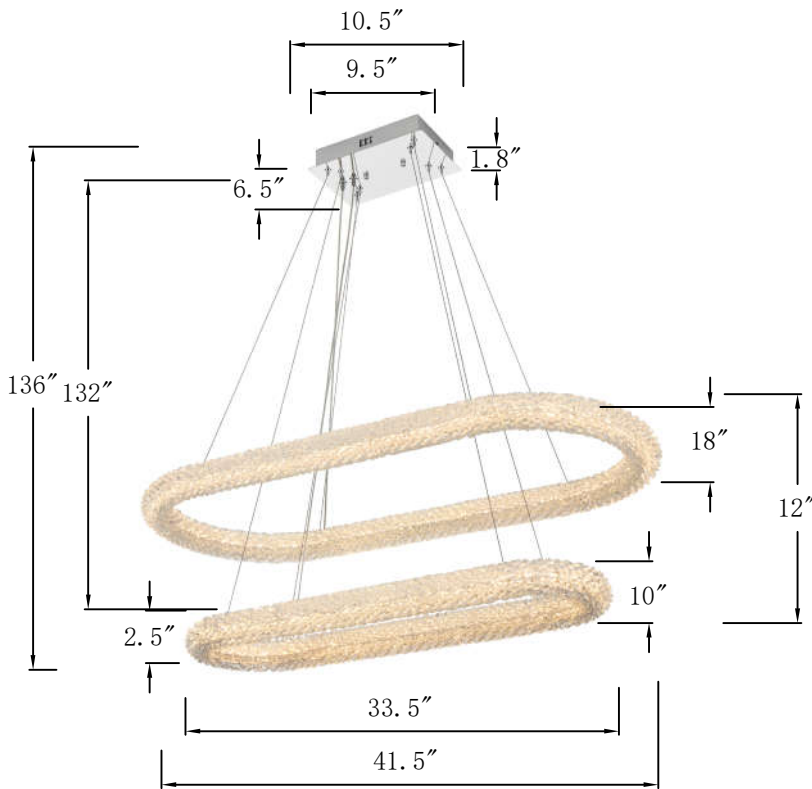

## BOWEN COLLECTION

BOWEN 2-Light Chrome Pendant Clear Crystal

Chrome  
Item No:3800G42L2C

Satin Gold  
Item No:3800G42L2SG

### Dimensions

Canopy Size(in)	L10.5"W6.5"H1.8"
Chain/Rod Length	N/A
Length	41.5"
Width	18"
Height	12"
Maximum Height	136"

### Specifications

Finish	2 Finishes
Material	Metal / Crystal
Crystal Color	Clear
Type	Pendant
Hanging Device	Electric Wire
Voltage	110-125V
Dimmable	YES
Warranty	1 Year Limited
Shipment Type	Small Parcel

### Installation

Indoor/Outdoor	Indoor
Dry/Wet/Damp	Dry
Weight	29.6 LBS
Wire Length	132
Safety Rating	ETL Listed
Color temperature	3000K/4500K/6000K
Lumen	6720 LM
CRI	80