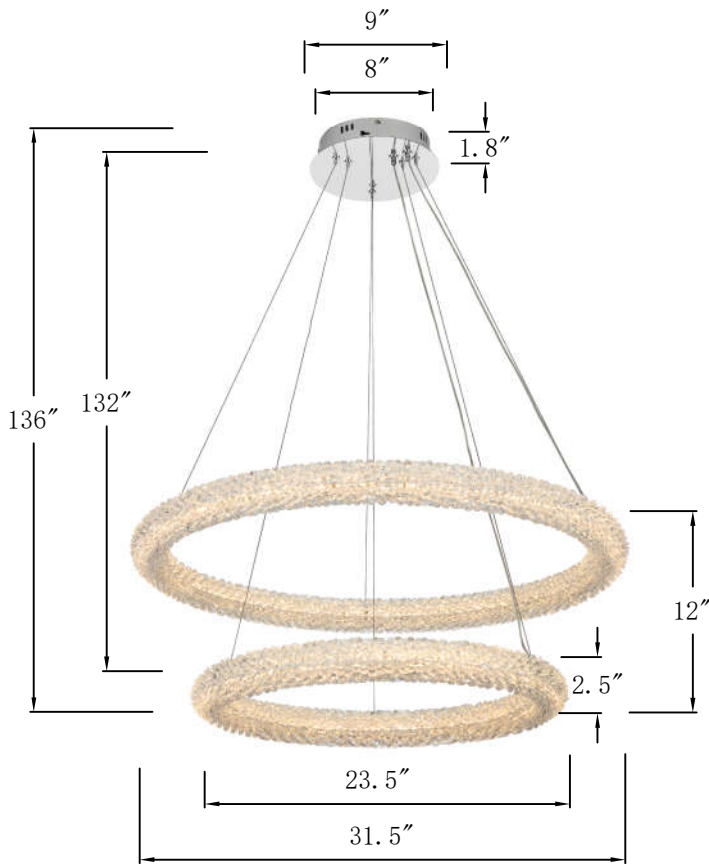

## BOWEN COLLECTION

BOWEN 2-Light Chrome Pendant Clear Crystal

Chrome  
Item No:3800G32C

Satin Gold  
Item No:3800G32SG

### Dimensions

Canopy Size(in)	D9"H1.8"
Chain/Rod Length	N/A
Length	N/A
Width	31.5"
Height	12"
Maximum Height	136"

### Specifications

Finish	2 Finishes
Material	Metal / Crystal
Crystal Color	Clear
Type	Pendant
Hanging Device	Electric Wire
Voltage	110-125V
Dimmable	YES
Warranty	1 Year Limited
Shipment Type	Small Parcel

### Installation

Indoor/Outdoor	Indoor
Dry/Wet/Damp	Dry
Weight	29 LBS
Wire Length	132
Safety Rating	ETL Listed
Color temperature	3000K/4500K/6000K
Lumen	5600 LM
CRI	80