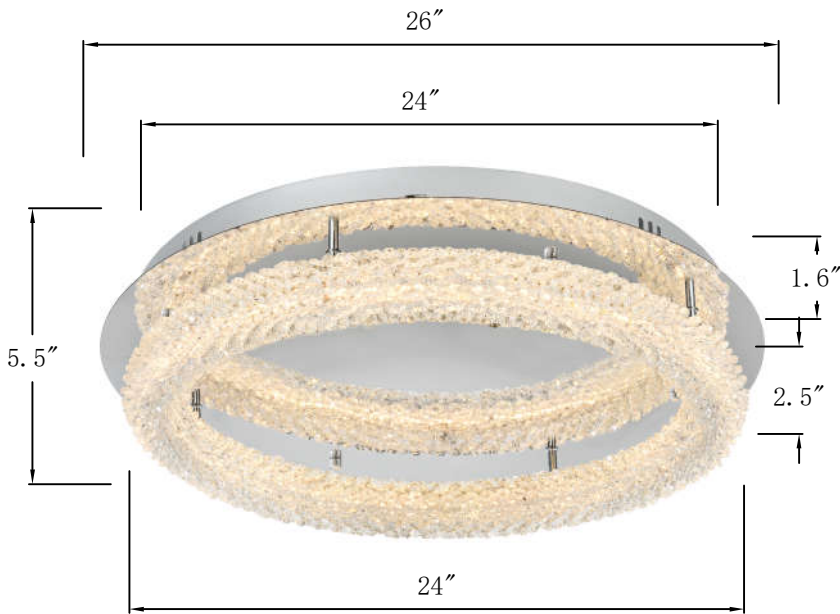

PRODUCT SPECIFICATION SHEET

BOWEN COLLECTION

BOWEN 1-Light Chrome Flush Mounts Clear Crystal

Chrome
Item No:3800F26C

Satin Gold
Item No:3800F26SG

Available Finishes

The Collection is composed of ,Pendants, Flush Mounts and Wall Sconce

Dimensions

Canopy Size(in)	D26"H1.6"
Chain/Rod Length	N/A
Length	N/A
Width	26"
Height	5.5"
Maximum Height	N/A

Specifications

Finish	2 Finishes
Material	Metal / Crystal
Crystal Color	Clear
Type	Flush Mounts
Hanging Device	N/A
Voltage	110-125V
Dimmable	YES
Warranty	1 Year Limited
Shipment Type	Small Parcel

Bulb / Socket

Socket Type	LED
Number of Lights	1
Wattage/Bulb	36W
Included	YES

Installation

Indoor/Outdoor	Indoor
Dry/Wet/Damp	Dry
Weight	23.4 LBS
Wire Length	12"
Safety Rating	ETL Listed
Color temperature	3000K/4500K/6000K
Lumen	2520 LM
CRI	80