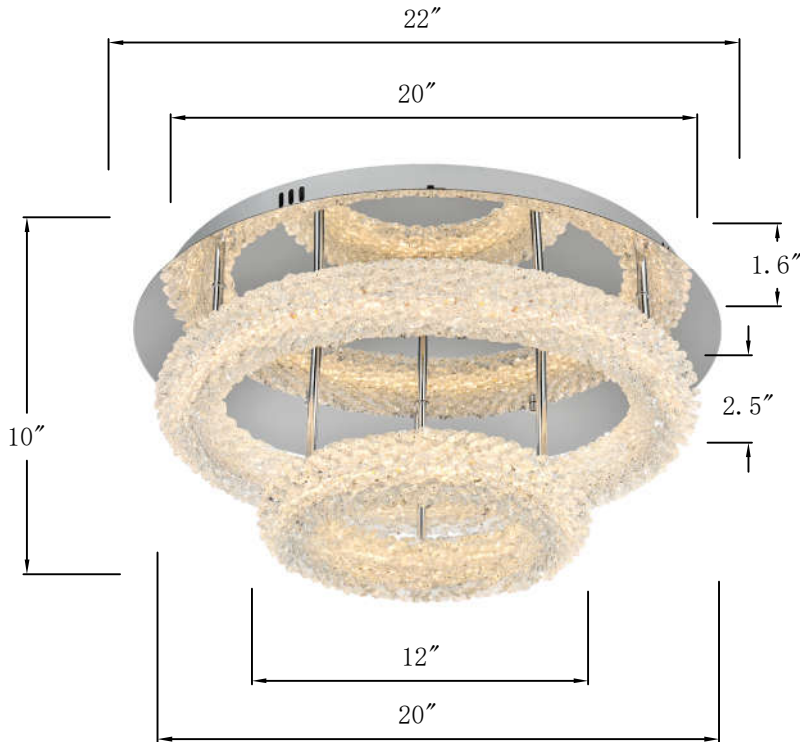

PRODUCT SPECIFICATION SHEET

BOWEN COLLECTION

BOWEN 2-Light Chrome Flush Mounts Clear Crystal

Chrome
Item No:3800F22L2C

Satin Gold
Item No:3800F22L2SG

Available Finishes

The Collection is composed of ,Pendants, Flush Mounts and Wall Sconce

Dimensions

Canopy Size(in)	D22"H1.6"
Chain/Rod Length	N/A
Length	N/A
Width	22"
Height	10"
Maximum Height	N/A

Specifications

Finish	2 Finishes
Material	Metal / Crystal
Crystal Color	Clear
Type	Flush Mounts
Hanging Device	N/A
Voltage	110-125V
Dimmable	YES
Warranty	1 Year Limited
Shipment Type	Small Parcel

Bulb / Socket

Socket Type	LED
Number of Lights	2
Wattage/Bulb	40W
Included	YES

Installation

Indoor/Outdoor	Indoor
Dry/Wet/Damp	Dry
Weight	22.34 LBS
Wire Length	12"
Safety Rating	ETL Listed
Color temperature	3000K/4500K/6000K
Lumen	2800 LM
CRI	80