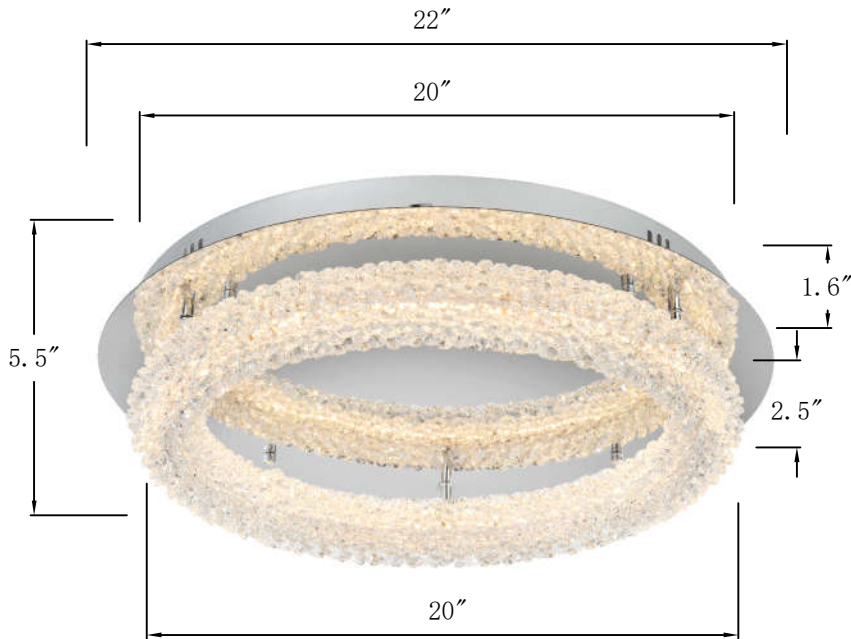

PRODUCT SPECIFICATION SHEET

BOWEN COLLECTION

BOWEN 1-Light Chrome Flush Mounts Clear Crystal

Chrome
Item No:3800F22C

Satin Gold
Item No:3800F22SG

Available Finishes

The Collection is composed of ,Pendants, Flush Mounts and Wall Sconce

Dimensions

Canopy Size(in)	D22"H1.6"
Chain/Rod Length	N/A
Length	N/A
Width	22"
Height	5.5"
Maximum Height	N/A

Specifications

Finish	2 Finishes
Material	Metal / Crystal
Crystal Color	Clear
Type	Flush Mounts
Hanging Device	N/A
Voltage	110-125V
Dimmable	YES
Warranty	1 Year Limited
Shipment Type	Small Parcel

Bulb / Socket

Socket Type	LED
Number of Lights	1
Wattage/Bulb	28W
Included	YES

Installation

Indoor/Outdoor	Indoor
Dry/Wet/Damp	Dry
Weight	17.8 LBS
Wire Length	12"
Safety Rating	ETL Listed
Color temperature	3000K/4500K/6000K
Lumen	1960 LM
CRI	80