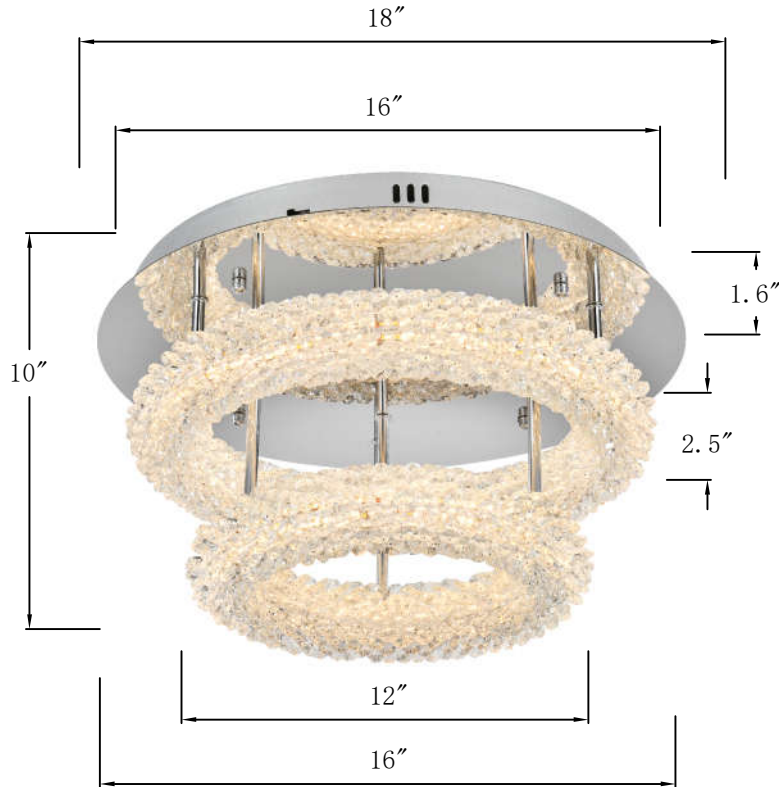

## BOWEN COLLECTION

BOWEN 2-Light Chrome Flush Mounts Clear Crystal

Chrome  
Item No:3800F18L2C

Satin Gold  
Item No:3800F18L2SG

### Dimensions

Canopy Size(in)	D18"H1.6"
Chain/Rod Length	N/A
Length	N/A
Width	18"
Height	10"
Maximum Height	N/A

### Specifications

Finish	2 Finishes
Material	Metal / Crystal
Crystal Color	Clear
Type	Flush Mounts
Hanging Device	N/A
Voltage	110-125V
Dimmable	YES
Warranty	1 Year Limited
Shipment Type	Small Parcel

### Installation

Indoor/Outdoor	Indoor
Dry/Wet/Damp	Dry
Weight	17.6 LBS
Wire Length	12"
Safety Rating	ETL Listed
Color temperature	3000K/4500K/6000K
Lumen	2520 LM
CRI	80