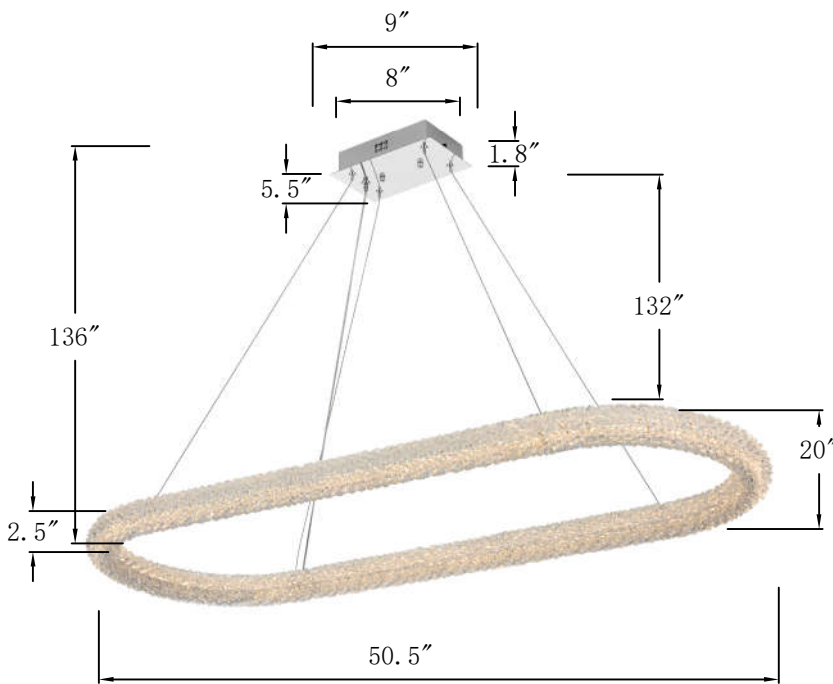

PRODUCT SPECIFICATION SHEET

BOWEN COLLECTION

BOWEN 1-Light Chrome Pendant Clear Crystal

Chrome
Item No:3800D50L1C

Satin Gold
Item No:3800D50L1SG

Available Finishes

The Collection is composed of ,Pendants, Flush Mounts and Wall Sconce

Dimensions

Canopy Size(in)	L9"W5.5"H1.8"
Chain/Rod Length	N/A
Length	50.5"
Width	20"
Height	2.5"
Maximum Height	136"

Specifications

Finish	2 Finishes
Material	Metal / Crystal
Crystal Color	Clear
Type	Pendant
Hanging Device	Electric Wire
Voltage	110-125V
Dimmable	YES
Warranty	1 Year Limited
Shipment Type	Small Parcel

Bulb / Socket

Socket Type	LED
Number of Lights	1
Wattage/Bulb	56W
Included	YES

Installation

Indoor/Outdoor	Indoor
Dry/Wet/Damp	Dry
Weight	23.2 LBS
Wire Length	132
Safety Rating	ETL Listed
Color temperature	3000K/4500K/6000K
Lumen	3920 LM
CRI	80