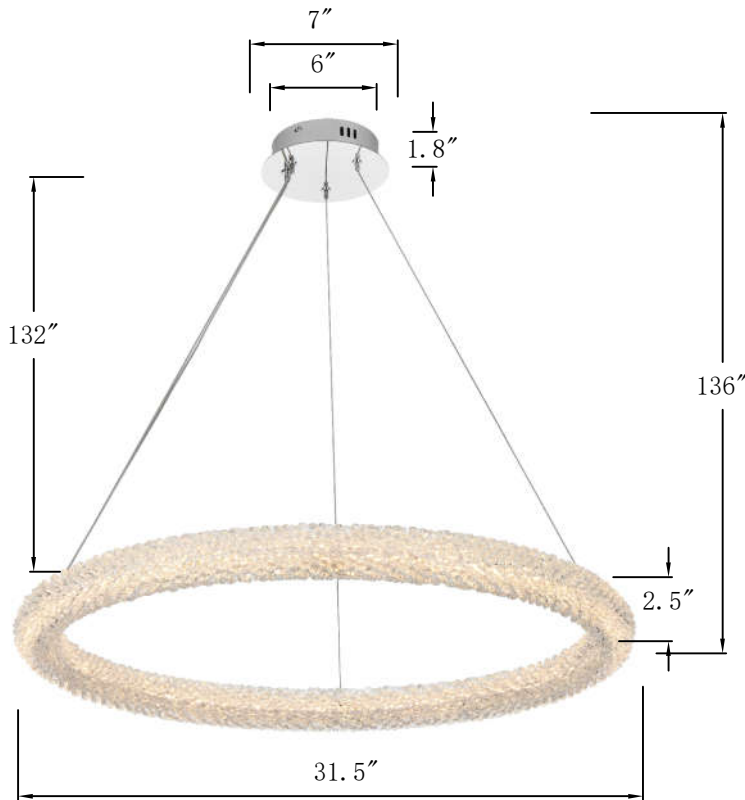

PRODUCT SPECIFICATION SHEET

BOWEN COLLECTION

BOWEN 1-Light Chrome Pendant Clear Crystal

Chrome
Item No:3800D31C

Satin Gold
Item No:3800D31SG

Available Finishes

The Collection is composed of ,Pendants, Flush Mounts and Wall Sconce

Dimensions

Canopy Size(in)	D7"H1.8"
Chain/Rod Length	N/A
Length	N/A
Width	31.5"
Height	2.5"
Maximum Height	136"

Specifications

Finish	2 Finishes
Material	Metal / Crystal
Crystal Color	Clear
Type	Pendant
Hanging Device	Electric Wire
Voltage	110-125V
Dimmable	YES
Warranty	1 Year Limited
Shipment Type	Small Parcel

Bulb / Socket

Socket Type	LED
Number of Lights	1
Wattage/Bulb	48W
Included	YES

Installation

Indoor/Outdoor	Indoor
Dry/Wet/Damp	Dry
Weight	19.64 LBS
Wire Length	132
Safety Rating	ETL Listed
Color temperature	3000K/4500K/6000K
Lumen	3360 LM
CRI	80