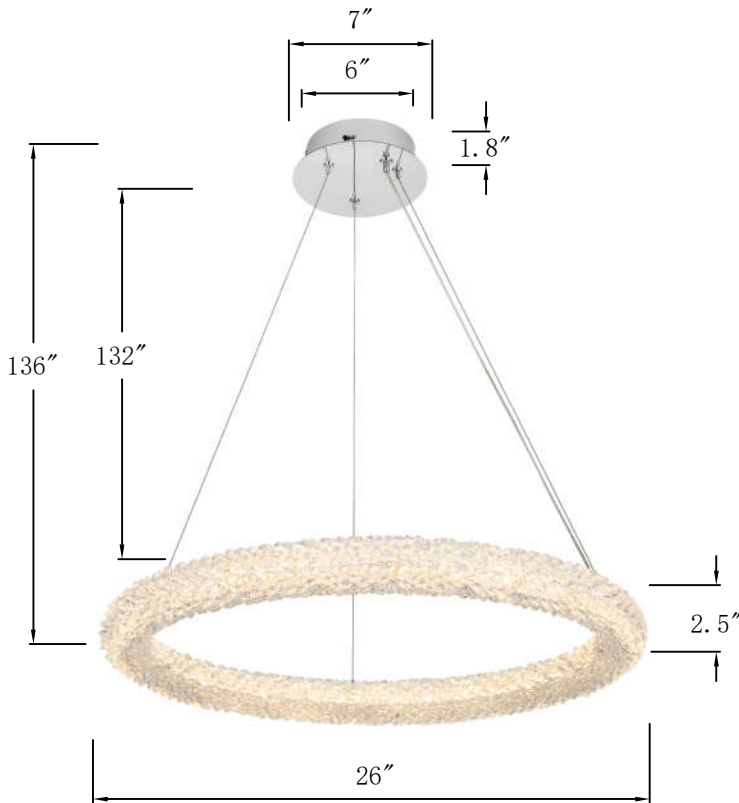

## BOWEN COLLECTION

BOWEN 1-Light Chrome Pendant Clear Crystal

Chrome  
Item No:3800D26C

Satin Gold  
Item No:3800D26SG

### Dimensions

|                  |          |
|------------------|----------|
| Canopy Size(in)  | D7"H1.8" |
| Chain/Rod Length | N/A      |
| Length           | N/A      |
| Width            | 26"      |
| Height           | 2.5"     |
| Maximum Height   | 136"     |

### Specifications

|                |                 |
|----------------|-----------------|
| Finish         | 2 Finishes      |
| Material       | Metal / Crystal |
| Crystal Color  | Clear           |
| Type           | Pendant         |
| Hanging Device | Electric Wire   |
| Voltage        | 110-125V        |
| Dimmable       | YES             |
| Warranty       | 1 Year Limited  |
| Shipment Type  | Small Parcel    |

### Bulb / Socket

|                  |     |
|------------------|-----|
| Socket Type      | LED |
| Number of Lights | 1   |
| Wattage/Bulb     | 36W |
| Included         | YES |