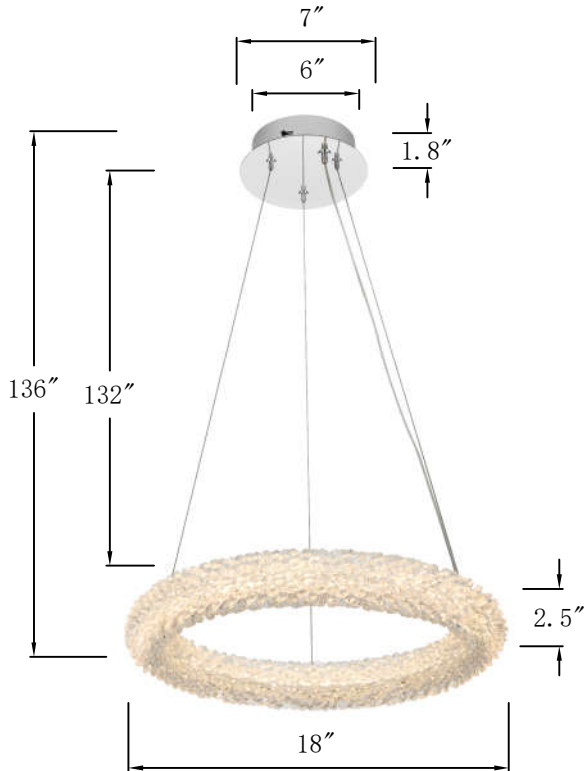

PRODUCT SPECIFICATION SHEET

BOWEN COLLECTION

BOWEN 1-Light Chrome Pendant Clear Crystal

Chrome
Item No:3800D18C

Satin Gold
Item No:3800D18SG

Available Finishes

The Collection is composed of ,Pendants, Flush Mounts and Wall Sconce

Dimensions

Canopy Size(in)	D7"H1.8"
Chain/Rod Length	N/A
Length	N/A
Width	18"
Height	2.5"
Maximum Height	136"

Specifications

Finish	2 Finishes
Material	Metal / Crystal
Crystal Color	Clear
Type	Pendant
Hanging Device	Electric Wire
Voltage	110-125V
Dimmable	YES
Warranty	1 Year Limited
Shipment Type	Small Parcel

Bulb / Socket

Socket Type	LED
Number of Lights	1
Wattage/Bulb	24W
Included	YES

Installation

Indoor/Outdoor	Indoor
Dry/Wet/Damp	Dry
Weight	10.12 LBS
Wire Length	132
Safety Rating	ETL Listed
Color temperature	3000K/4500K/6000K
Lumen	1680 LM
CRI	80