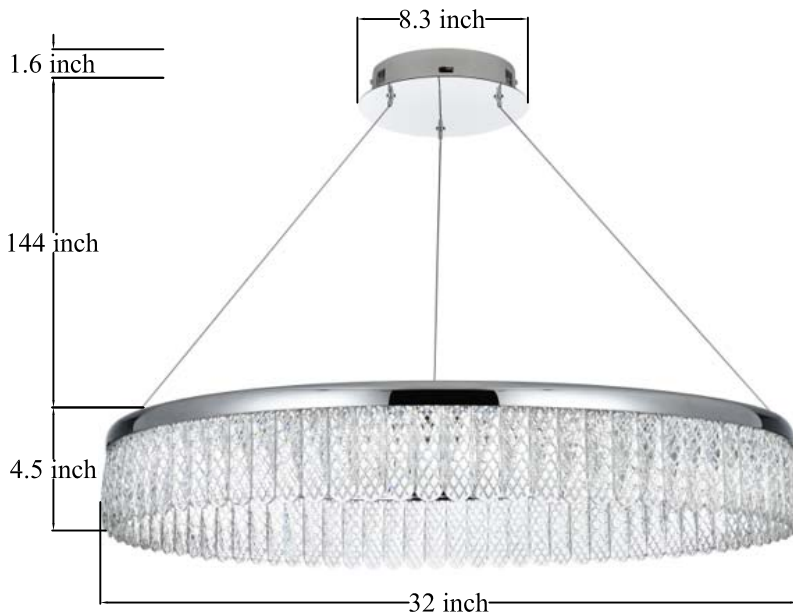

PRODUCT SPECIFICATION SHEET

RUNE COLLECTION

Rune 1-Light Chrome Pendant Clear Crystal

Chrome
Item No:2060D32C

Stain Gold
Item No:2060D32SG

Available Finishes

The Collection is composed of Chandeliers,
Pendants

Dimensions

Canopy Size(in)	D8.3"H1.6"
Wire Length	144"
Length	N/A
Width	32"
Height	4.5"
Maximum Height	144"

Specifications

Finish	2 Finishes
Material	Iron/Aluminum/Crystal
Crystal/Acrylic Color	Clear
Type	Pendant
Hanging Device	Steel wire
Voltage	110-125V
Dimmable	YES
Warranty	1 Year Limited
Shipment Type	Small Parcel

Bulb / Socket

Socket Type	LED DIM 3CCT
Number of Lights	1
Wattage/Bulb	36W
Included	Yes

Installation

Indoor/Outdoor	Indoor
Dry/Wet/Damp	Dry
Weight	14.2 LBS
Wire Length	144"
Safety Rating	UL Listed