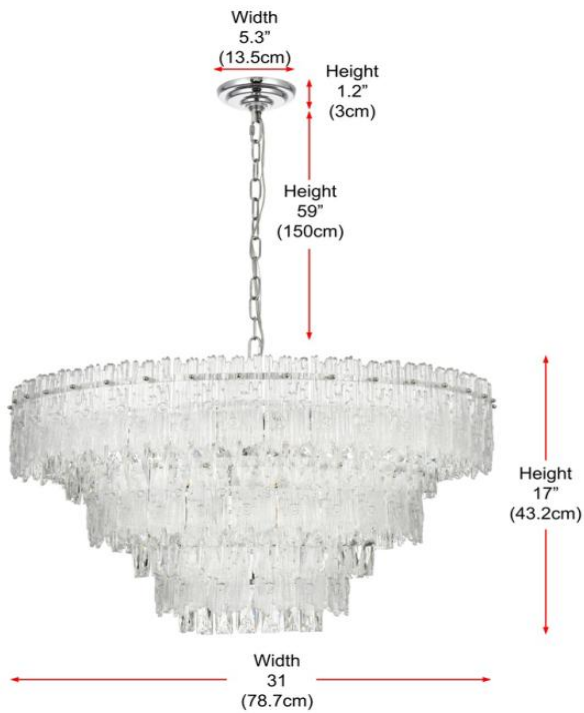

### 10-Light Pendant Lamp in Chrome

Item No: 1780D31C  
Chrome

Item No: 1780D31SG  
Satin Gold

**Available Finishes**

*The Collection is composed of Pendant*

### Dimensions

Canopy/Backplate (in)	D5.3"*H1.2"
Chain/Rod Length	59"
Length	31"
Width	31"
Height	17"
Maximum Height	72"

### Specifications

Finish	2 Finishes
Material	Iron and Glass and Crystal
Crystal Color	Clear
Type	Pendant
Hanging Device	Chain
Voltage	110-125V
Dimmable	Yes
Warranty	1 Year Limited
Shipment Type	Small Parcel