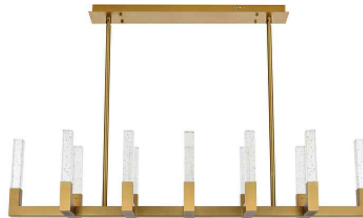

PRODUCT SPECIFICATION SHEET

Noemi collection

12-Light Chrome Pendant Lamp Clear Crystal

Chrome

Item No: 1030G54C

Black

Item No: 1030G54BK

Satin Gold

Item No: 1030G54SG

Dimensions

Canopy Size (in)	31.5"*5.5"*H1.4"
Chain/Rod/Cord Length	46"
Length	54"
Width	12"
Height	12"
Maximum Height	50.5"

Specifications

Finish	3 Finishes
Material	Iron & Crystal
Crystal/Glass Color	Clear
Type	Pendant Lamp
Hanging Device	Rod
Voltage	110-125V
Dimmable	Yes
Warranty	1 Year Limited
Shipment Type	Small Parcel

Bulb / Socket

Socket Type	LED
Number of Lights	12
Wattage/Bulb	5W
Included	Yes

Installation

Indoor/Outdoor	Indoor
Dry/Wet/Damp	Dry
Weight	48.4 LBS
Wire Length	75"
Safety Rating	N/A

Available Finishes

The Collection Is Composed Of Pendant Lamp,Wall sconce