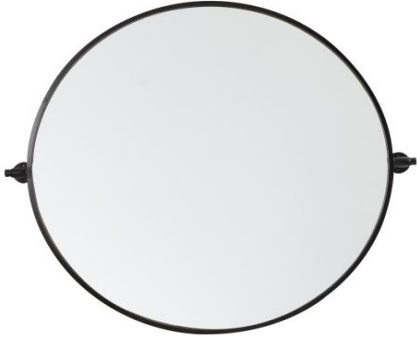

PRODUCT SPECIFICATION SHEET

Everly COLLECTION

Aluminum Frame Round Mirror 30 inch Black finish

Item No: MR6B30BLK
Black

Item No: MR6B30GD
Gold

Item No: MR6B30SIL
Silver

Dimensions

Length	30
Width	30
Extension	3.2
Product weight	11 LBS

Specifications

Finish	3 finishes
mount type	wall mounted
shape	Round
orientation	horizontal
framed	yes
frame material details	Aluminum
power source	no
magnifying	no
storage included	no
installation hardware included	yes
Warranty	1 Year Limited
Shipment Type	Small Parcel