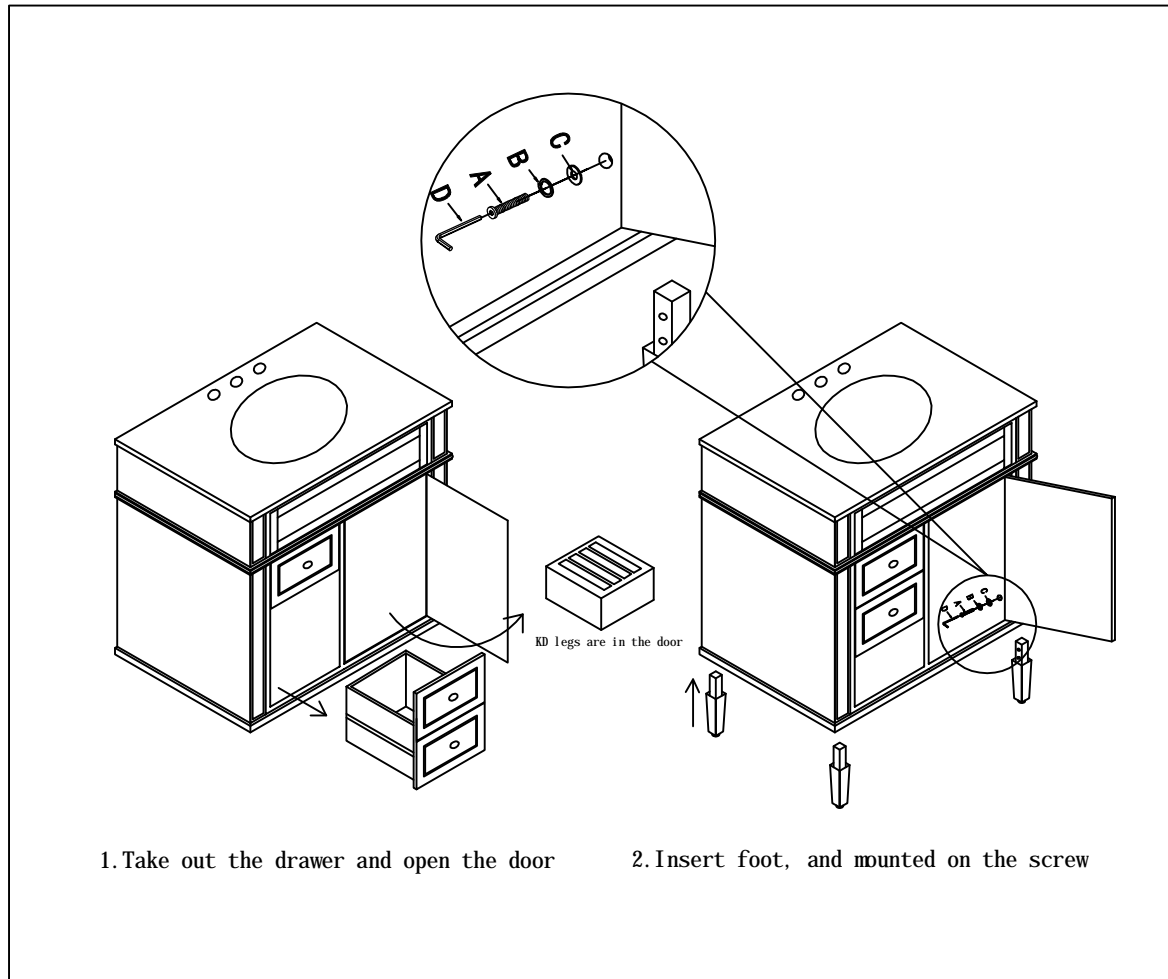

ELEGANT
FURNITURE & LIGHTING™

ASSEMBLY INSTRUCTION

ITEM#: VF12532

HARDWARE LIST

No	FIGURE	DESCRIPTION	QUANTITY
A		BIGGER HEX BOLT	8
B		SPRING WASHER	8
C		FLAL WASHER	8
D		ALLEN KEY	1