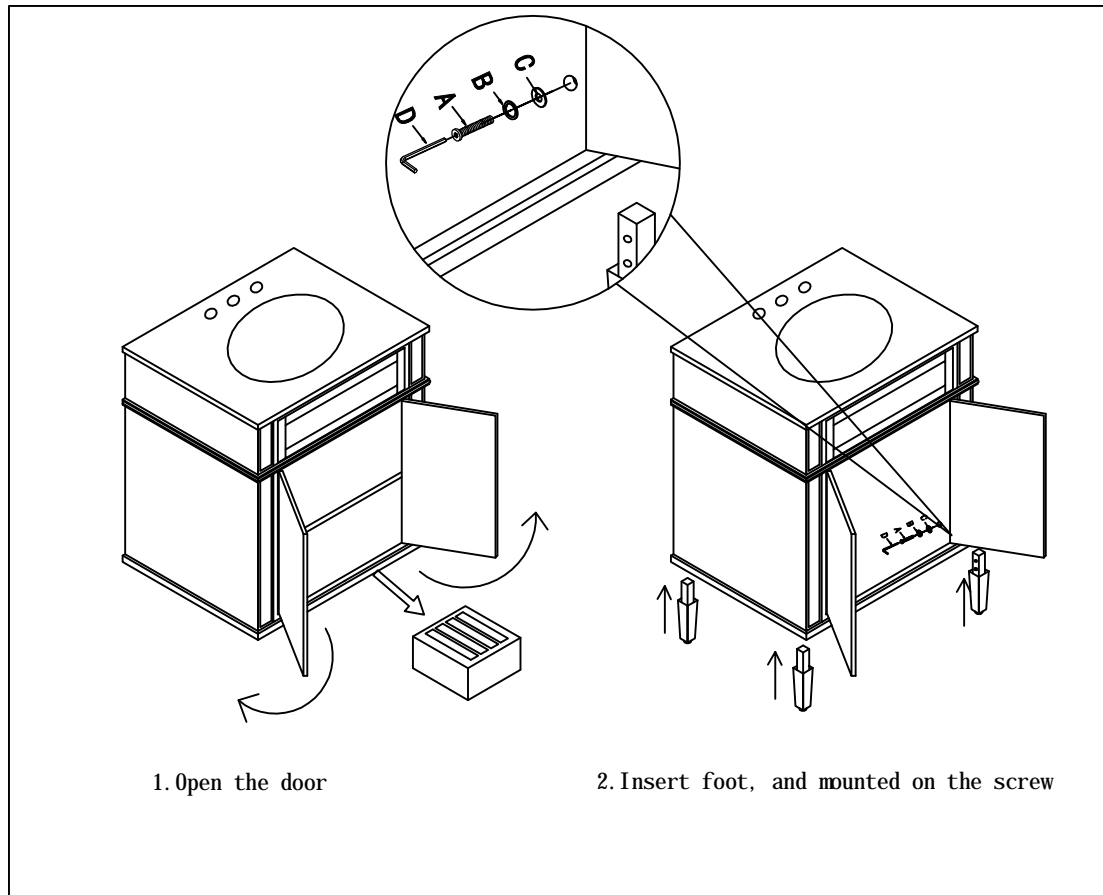

ELEGANT
FURNITURE & LIGHTING™

ASSEMBLY INSTRUCTION

ITEM#: VF12524

HARDWARE LIST

No	FIGURE	DESCRIPTION	QUANTITY
A		BIGGER HEX BOLT	8
B		SPRING WASHER	8
C		FLAT WASHER	8
D		ALLEN KEY	1