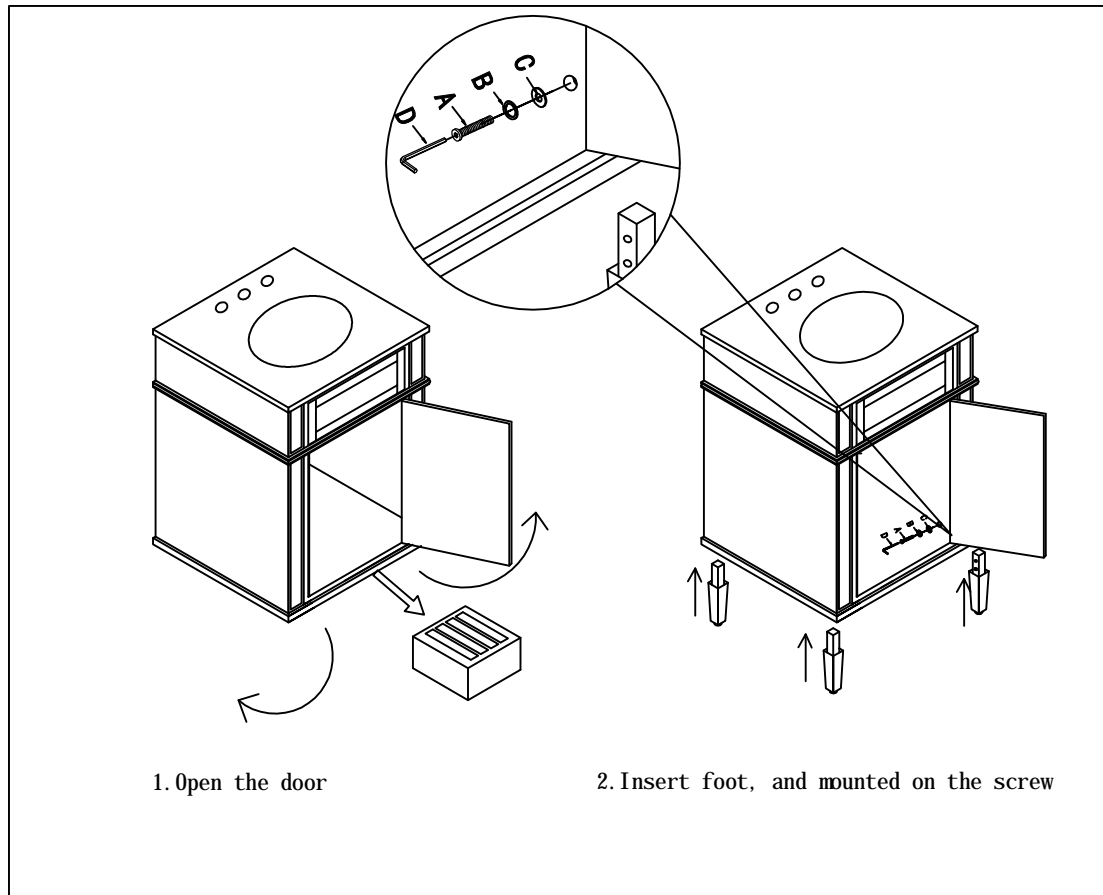

ELEGANT
FURNITURE & LIGHTING™

ASSEMBLY INSTRUCTION

ITEM#: VF12518

HARDWARE LIST			
No	FIGURE	DESCRIPTION	QUANTITY
A		BIGGER HEX BOLT	8
B		SPRING WASHER	8
C		FLAT WASHER	8
D		ALLEN KEY	1