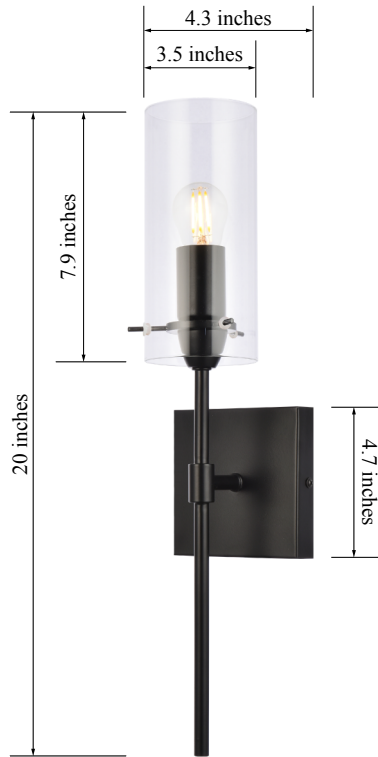

PRODUCT SPECIFICATION SHEET

ELGRETH COLLECTION Elsreth 1-Light Wall lamp Clear Glass

Black
Item No:LD2361BK

Satin Gold
Item No:LD2361SG

Brass
Item No:LD2361BR

Chrome
Item No:LD2361C

Available Finishes

Dimensions

Back plate Size(in)	L4.7"W4.7"H1"
Chain/Rod Length	N/A
Width	4.7"
Extension	4.3"
Height	20"
Maximum Height	N/A

Specifications

Finish	4 Finishes
Material	Iron / Glass
Glass Color	Clear
Type	Wall lamp
Hanging Device	N/A
Voltage	110-125V
Dimmable	Yes
Warranty	1 Year Limited
Shipment Type	Small Parcel

Bulb / Socket

Socket Type	E26
Number of Lights	1
Wattage/Bulb	40W
Included	No

Installation

Indoor/Outdoor	Indoor
Dry/Wet/Damp	Dry
Weight	2 LBS
Wire Length	11"
Safety Rating	ETL Listed