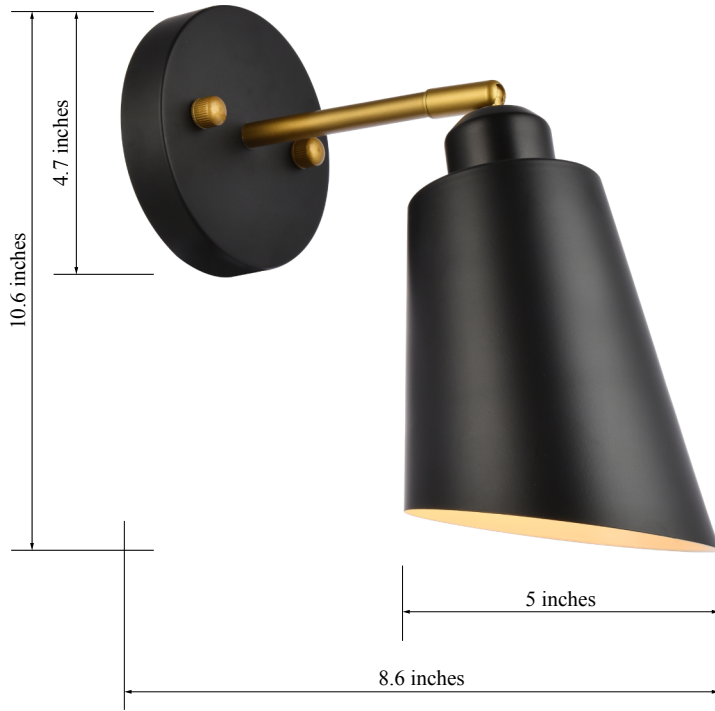

PRODUCT SPECIFICATION SHEET

HALYCON COLLECTION

Halycon 1-Light Wall lamp Iron Shade

Black
Item No:LD2354BK

Chrome
Item No:LD2354C

Satin Gold
Item No:LD2354SG

Available Finishes

Dimensions

Back plate Size(in)	D4.7"H1"
Chain/Rod Length	N/A
Width	5"
Extension	8.6"
Height	10.6"
Maximum Height	N/A

Specifications

Finish	3 Finishes
Material	Iron
Glass Color	N/A
Type	Wall lamp
Hanging Device	N/A
Voltage	110-125V
Dimmable	Yes
Warranty	1 Year Limited
Shipment Type	Small Parcel

Bulb / Socket

Socket Type	E26
Number of Lights	1
Wattage/Bulb	40W
Included	No

Installation

Indoor/Outdoor	Indoor
Dry/Wet/Damp	Dry
Weight	1 LBS
Wire Length	11"
Safety Rating	ETL Listed